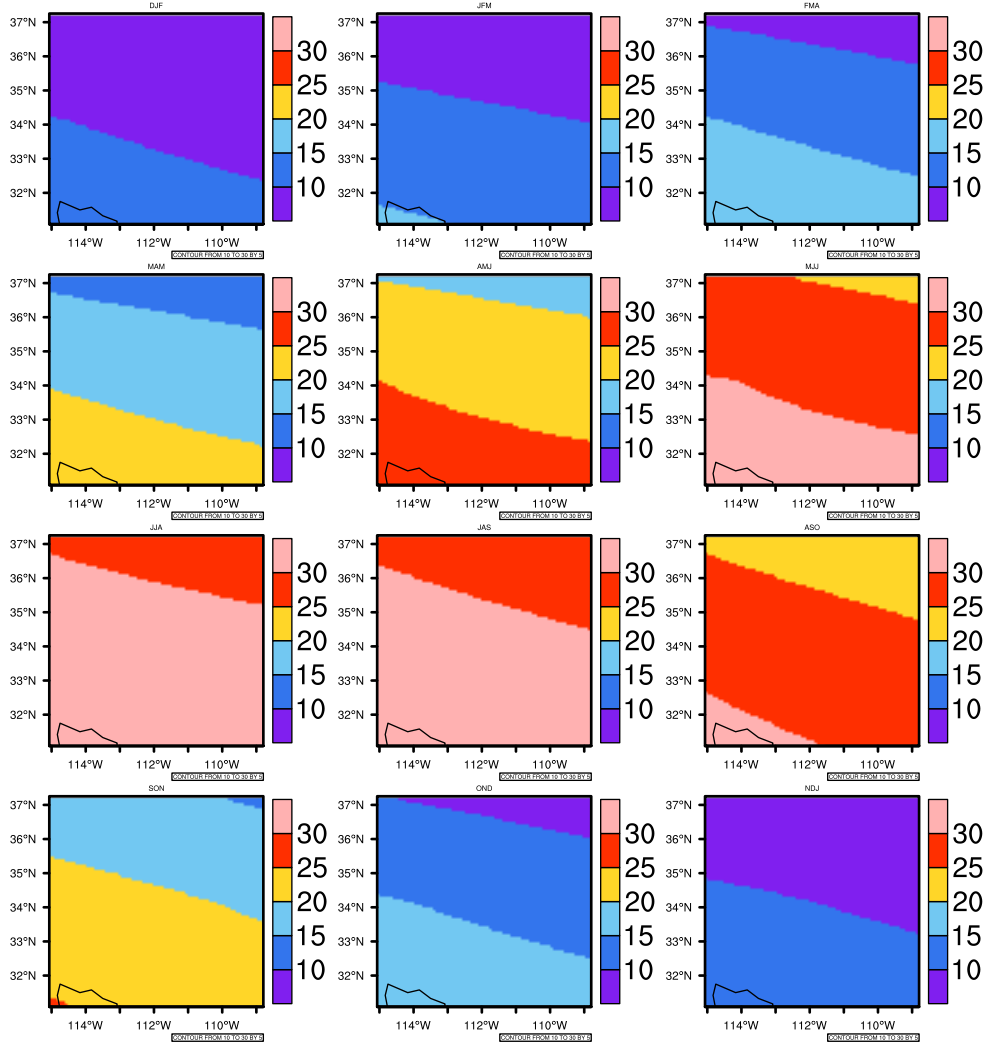

## Seasonally Daily Averaget(c) In 2070-2079 GFDL-ESM2M RCP85 - Arizona

AgriMetSoft (2020). Climate Maps. Available on:  
<https://agrimetsoft.com/maps>

Order a new map on <https://agrimetsoft.com/order>

[You can request maps from any dataset from the AgriMetSoft Team.](#)