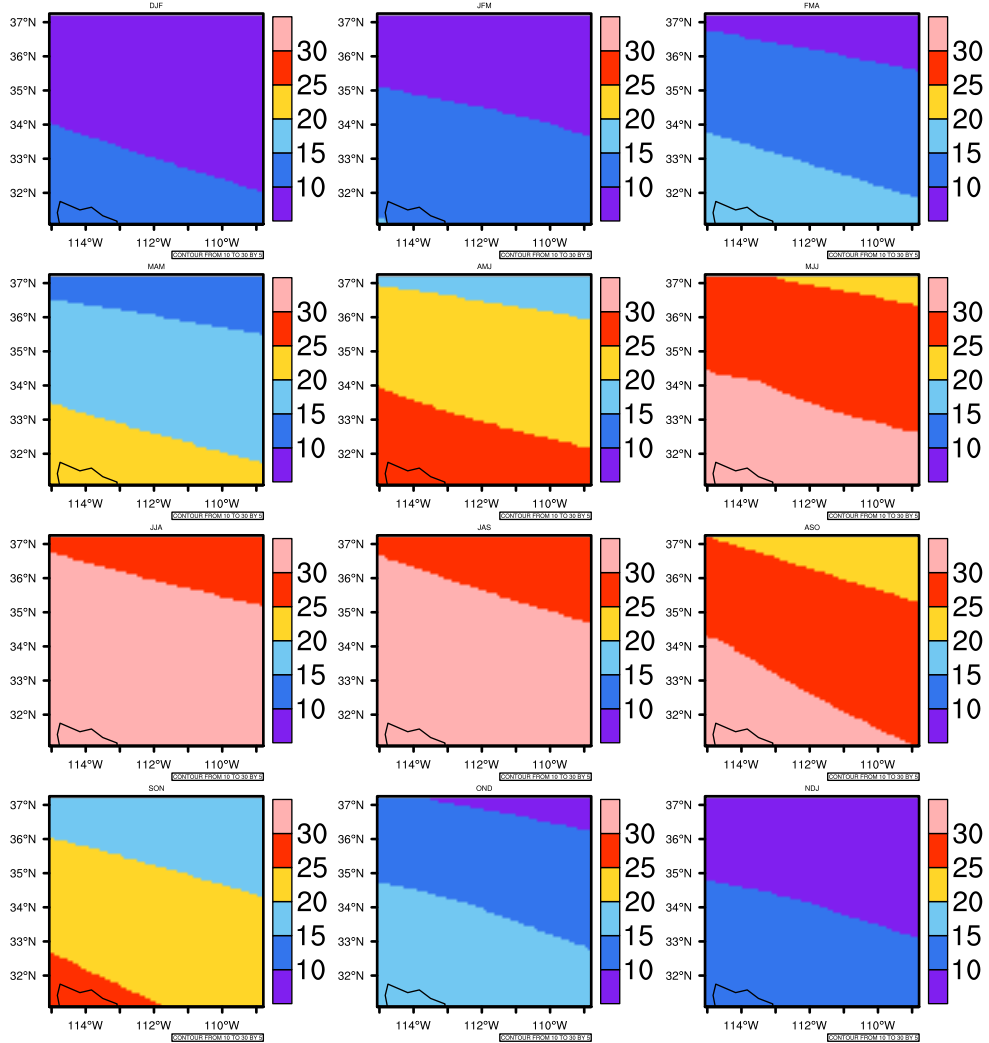

Seasonally Daily Averaget(c) In 2080-2089 GFDL-ESM2M RCP85 - Arizona

AgriMetSoft (2020). Climate Maps. Available on:
<https://agrimetsoft.com/maps>

Order a new map on <https://agrimetsoft.com/order>

[You can request maps from any dataset from the AgriMetSoft Team.](#)