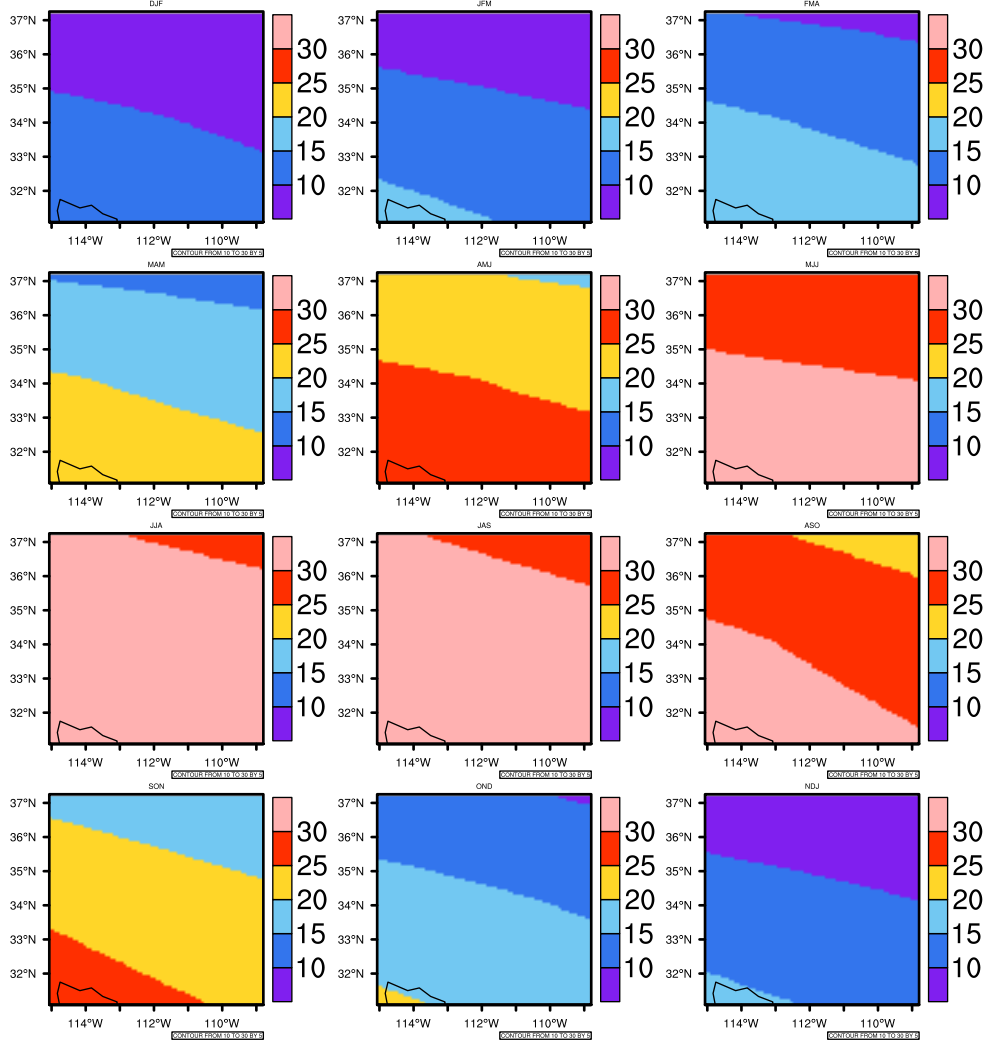

## Seasonally Daily Averaget(c) In 2090-2099 GFDL-ESM2M RCP85 - Arizona

AgriMetSoft (2020). Climate Maps. Available on:  
<https://agrimetsoft.com/maps>

Order a new map on <https://agrimetsoft.com/order>

[You can request maps from any dataset from the AgriMetSoft Team.](#)