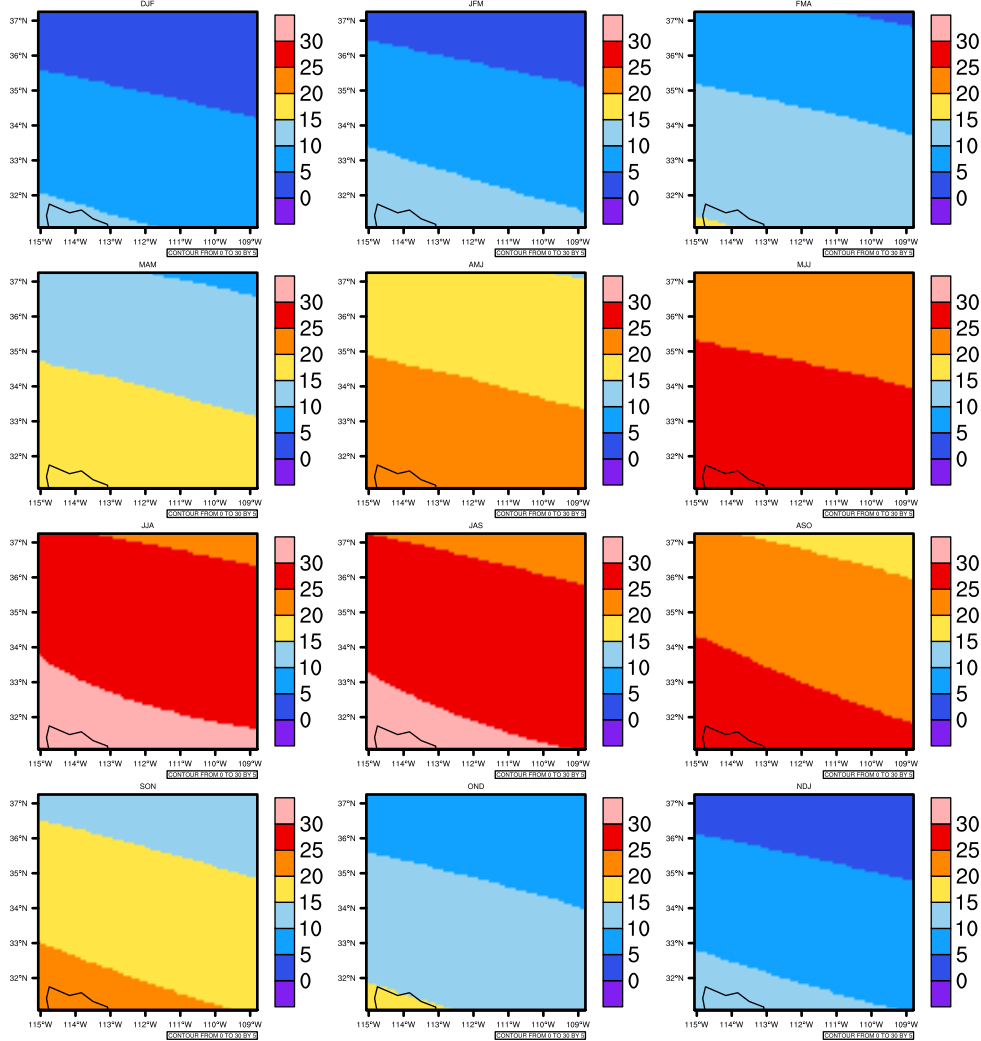

Seasonally Daily Average(c) In 1975-2005 GFDL-ESM2M historical - Arizona

AgriMetSoft (2020). Climate Maps. Available on:
<https://agrimetsoft.com/maps>

Order a new map on <https://agrimetsoft.com/order>

[You can request maps from any dataset from the AgriMetSoft Team.](#)