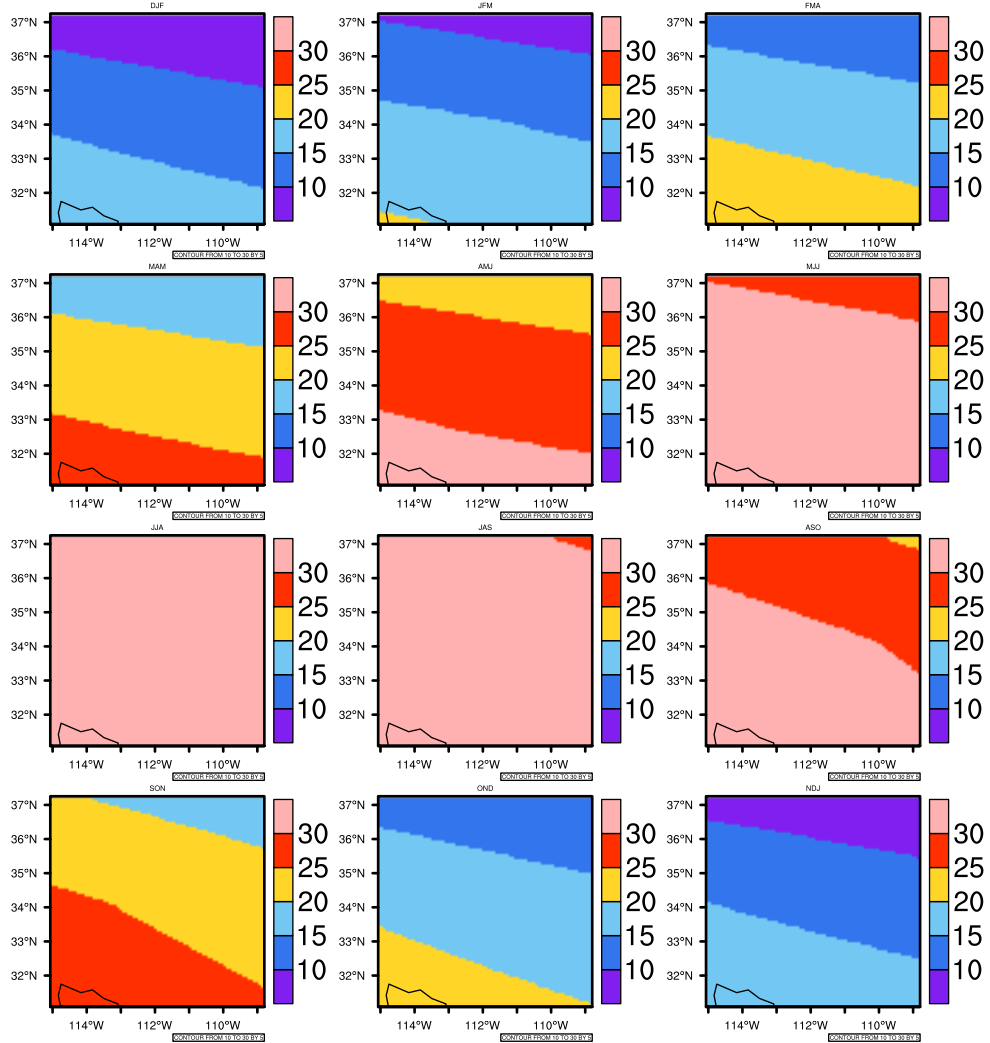

Seasonally Daily Averagetasma(c) In 2050-2059 GFDL-ESM2M RCP45 - Arizona

AgriMetSoft (2020). Climate Maps. Available on:
<https://agrimetsoft.com/maps>

Order a new map on <https://agrimetsoft.com/order>