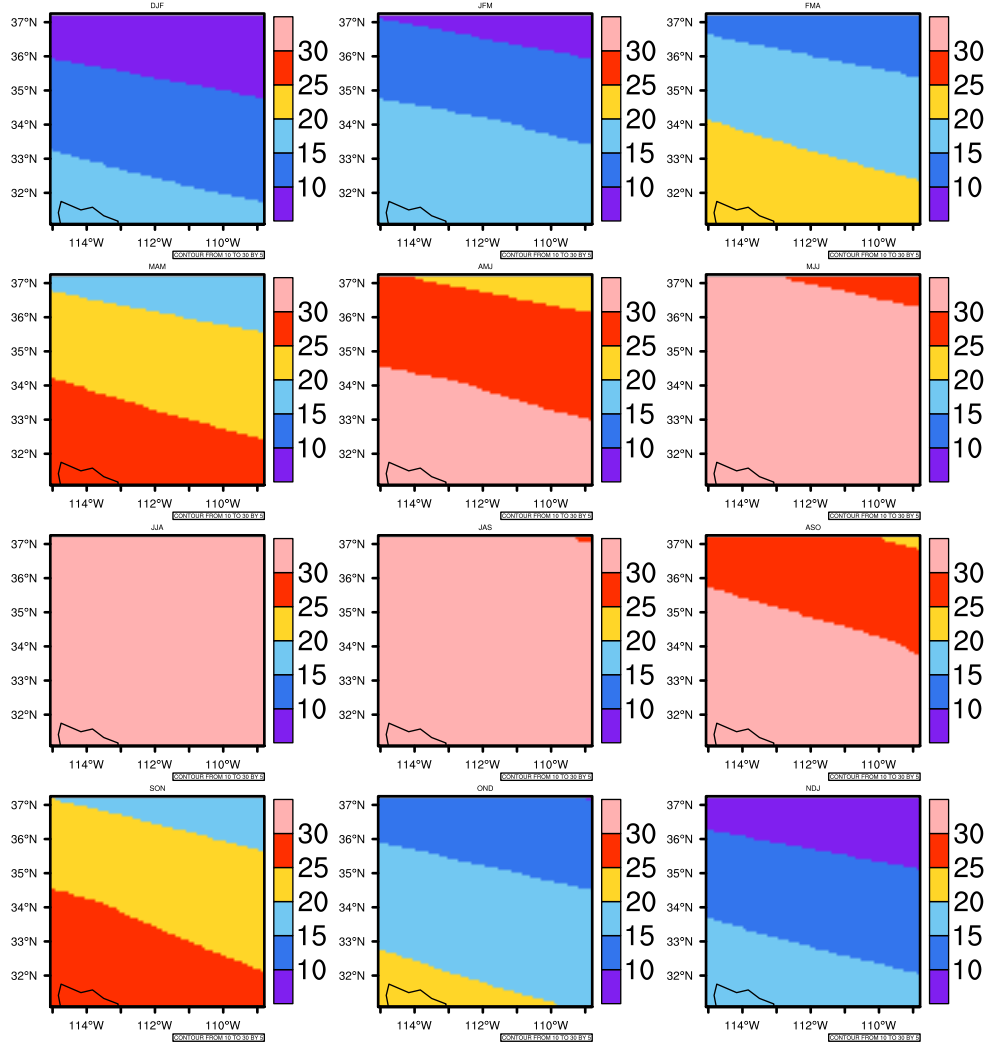

Seasonally Daily Averagetasma(c) In 2060-2069 GFDL-ESM2M RCP45 - Arizona

AgriMetSoft (2020). Climate Maps. Available on:
<https://agrimetsoft.com/maps>

Order a new map on <https://agrimetsoft.com/order>