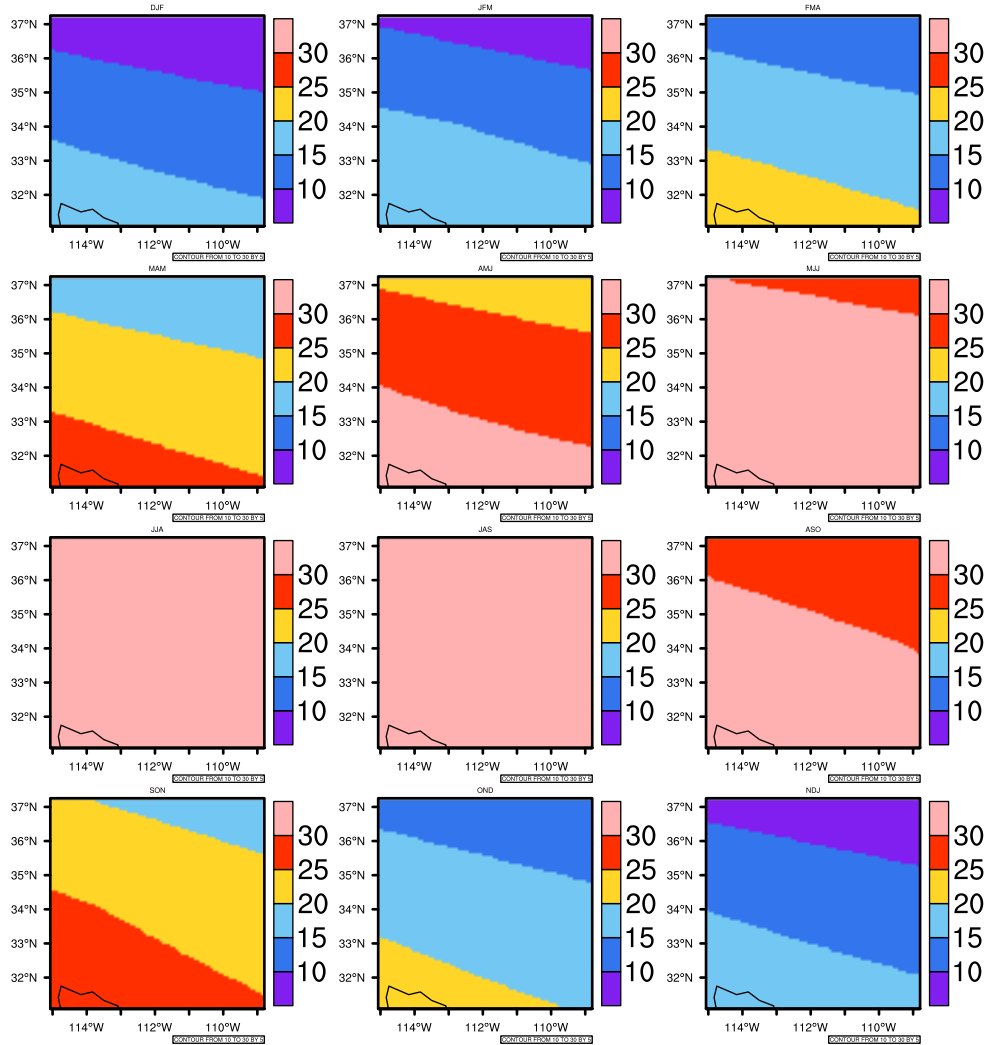

Seasonally Daily Averagetasma(c) In 2070-2079 GFDL-ESM2M RCP45 - Arizona

AgriMetSoft (2020). Climate Maps. Available on:
<https://agrimetsoft.com/maps>

Order a new map on <https://agrimetsoft.com/order>