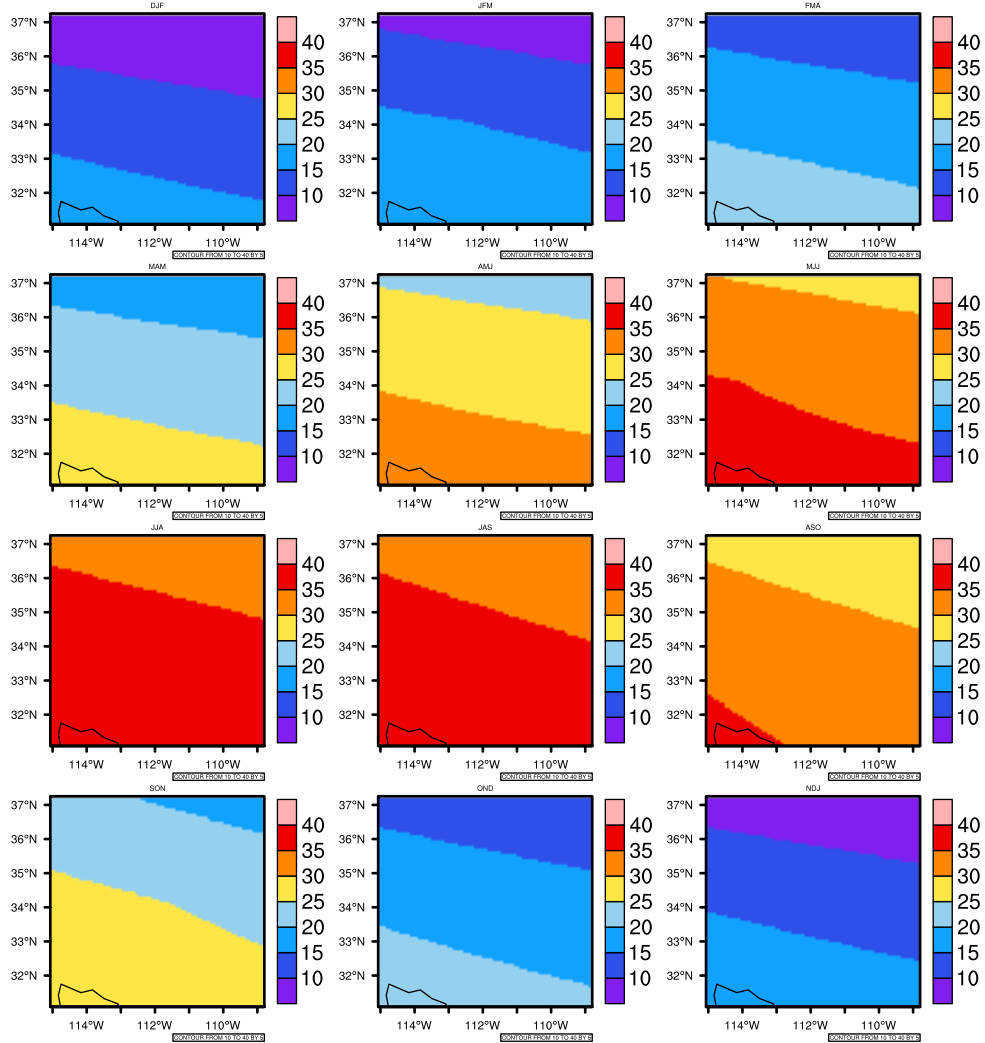

Seasonally Daily Averagetasma(c) In 2080-2089 GFDL-ESM2M RCP45 - Arizona

AgriMetSoft (2020). Climate Maps. Available on:
<https://agrimetsoft.com/maps>

Order a new map on <https://agrimetsoft.com/order>