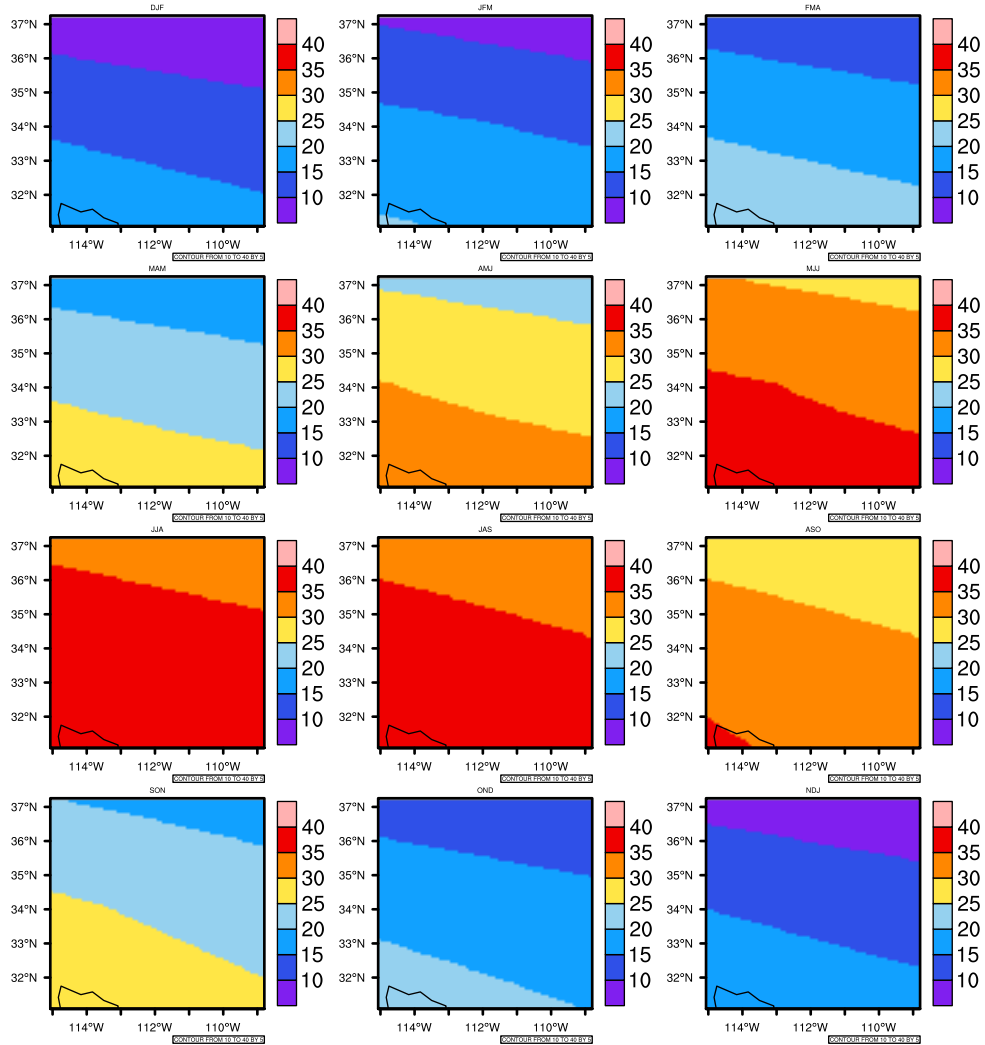

Seasonally Daily Averagetasma(c) In 2090-2099 GFDL-ESM2M RCP45 - Arizona

AgriMetSoft (2020). Climate Maps. Available on:
<https://agrimetsoft.com/maps>

Order a new map on <https://agrimetsoft.com/order>