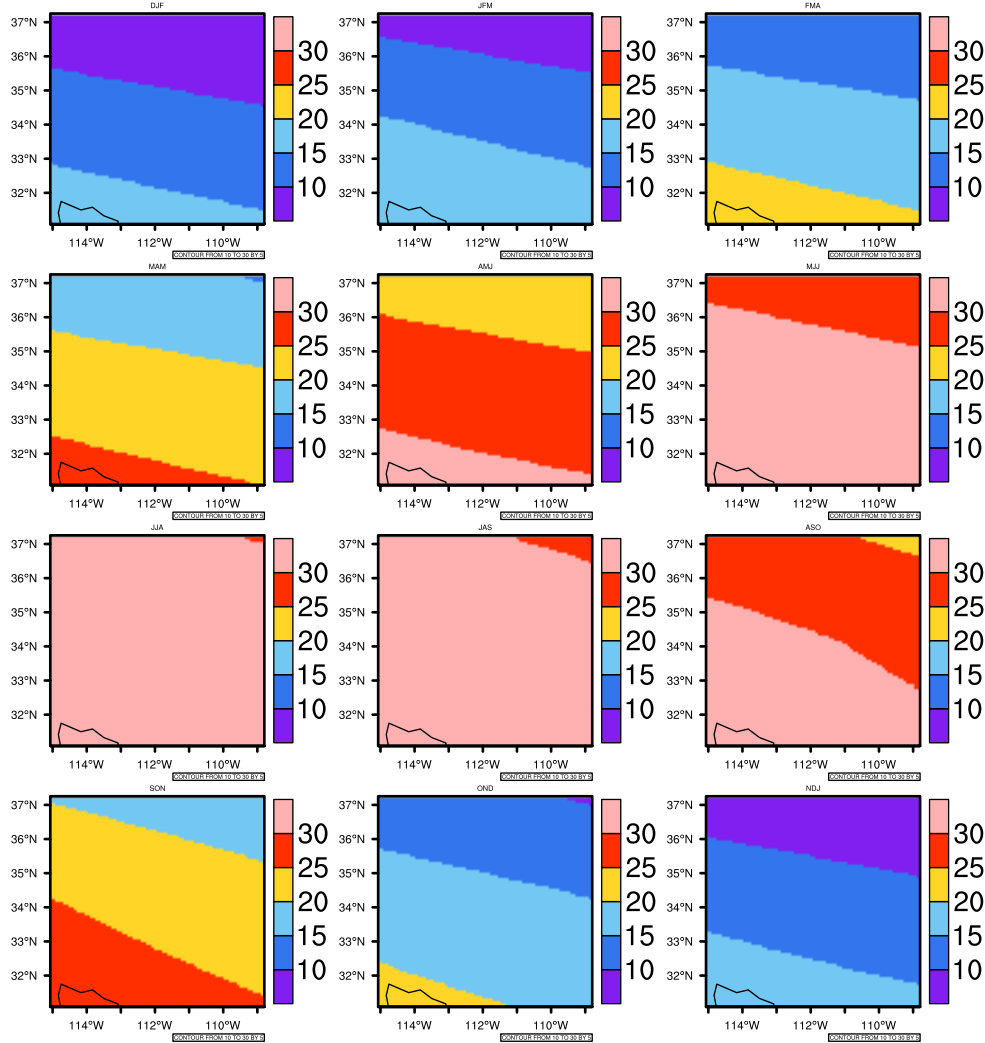

Seasonally Daily Averagetasma(c) In 2020-2029 GFDL-ESM2M RCP85 - Arizona

AgriMetSoft (2020). Climate Maps. Available on:
<https://agrimetsoft.com/maps>

Order a new map on <https://agrimetsoft.com/order>