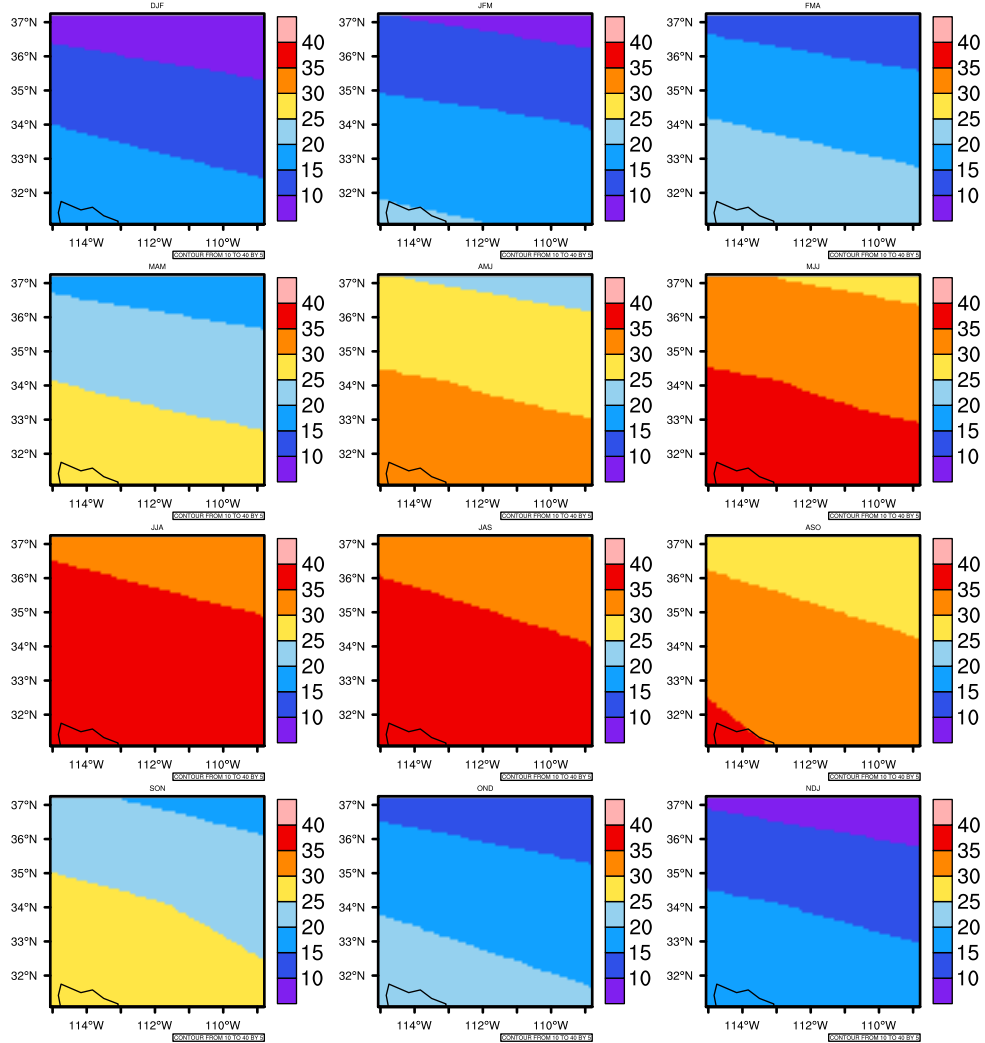

Seasonally Daily Averagetasma(c) In 2050-2059 GFDL-ESM2M RCP85 - Arizona

AgriMetSoft (2020). Climate Maps. Available on:
<https://agrimetsoft.com/maps>

Order a new map on <https://agrimetsoft.com/order>