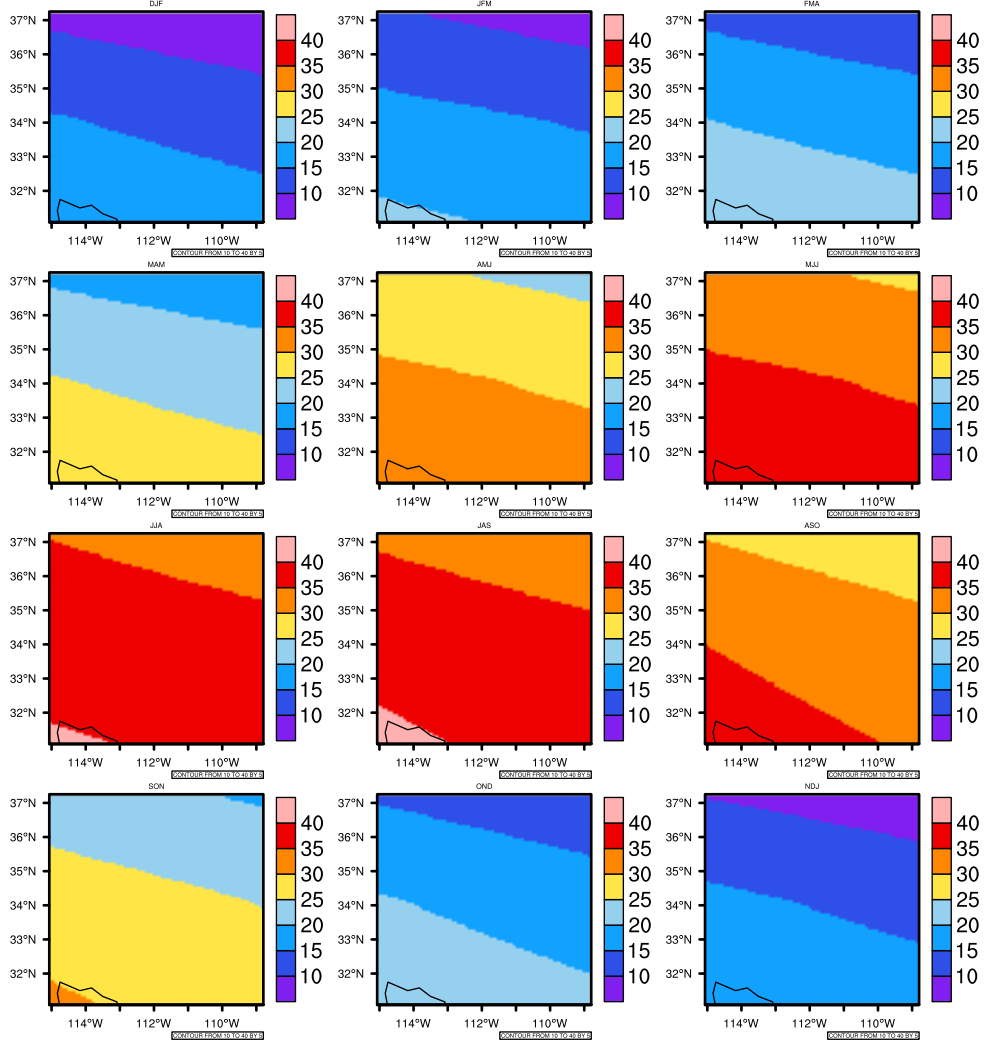

## Seasonally Daily Averagetasma(c) In 2060-2069 GFDL-ESM2M RCP85 - Arizona

AgriMetSoft (2020). Climate Maps. Available on:  
<https://agrimetsoft.com/maps>

Order a new map on <https://agrimetsoft.com/order>