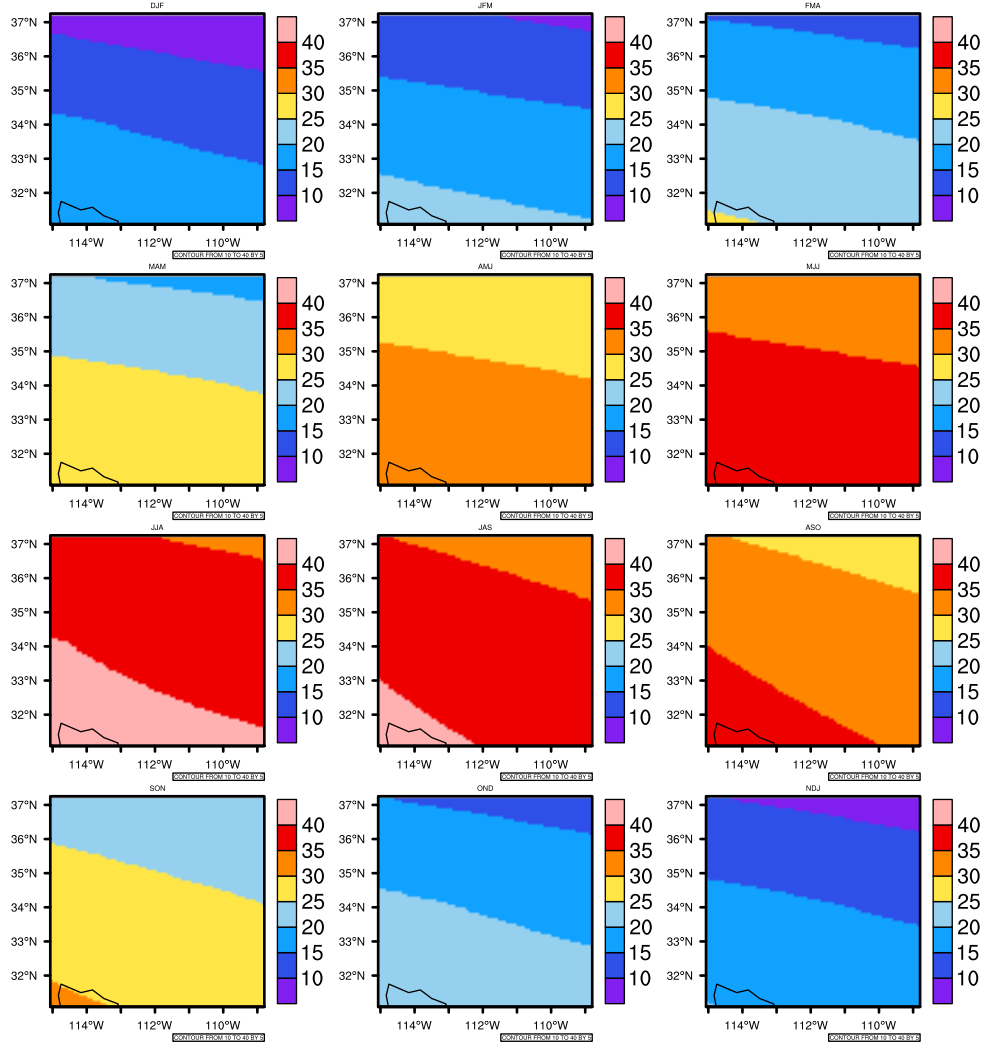

## Seasonally Daily Averagetasma(c) In 2070-2079 GFDL-ESM2M RCP85 - Arizona

AgriMetSoft (2020). Climate Maps. Available on:  
<https://agrimetsoft.com/maps>

Order a new map on <https://agrimetsoft.com/order>