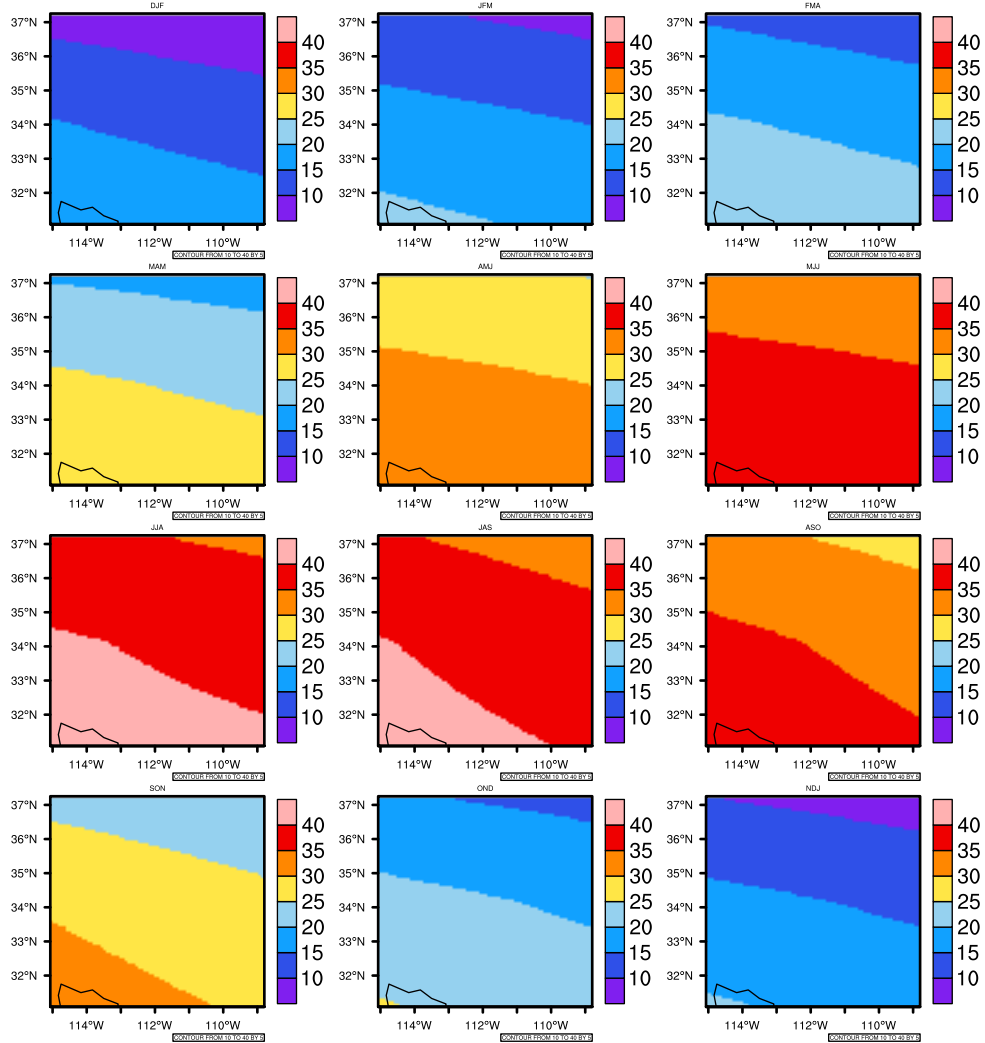

Seasonally Daily Averagetasma(c) In 2080-2089 GFDL-ESM2M RCP85 - Arizona

AgriMetSoft (2020). Climate Maps. Available on:
<https://agrimetsoft.com/maps>

Order a new map on <https://agrimetsoft.com/order>