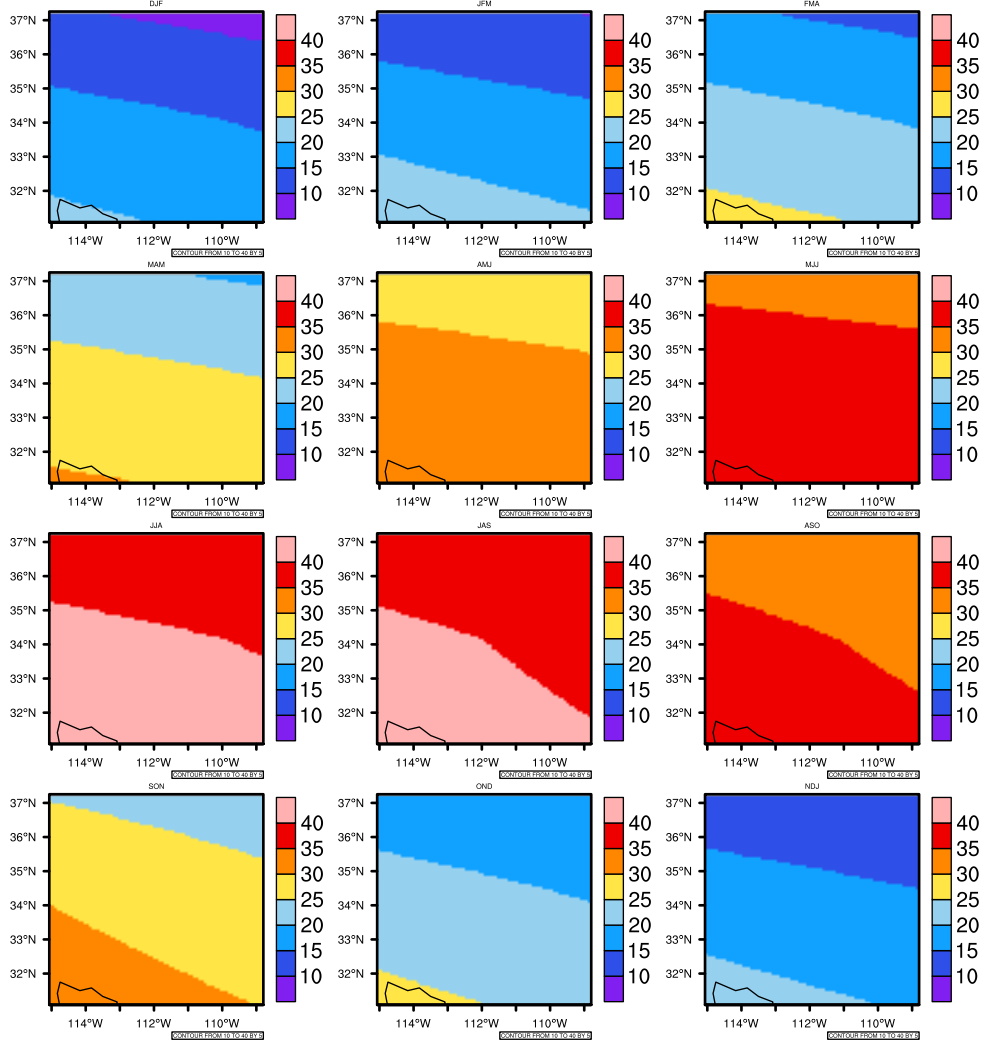

Seasonally Daily Averagetasma(c) In 2090-2099 GFDL-ESM2M RCP85 - Arizona

AgriMetSoft (2020). Climate Maps. Available on:
<https://agrimetsoft.com/maps>

Order a new map on <https://agrimetsoft.com/order>