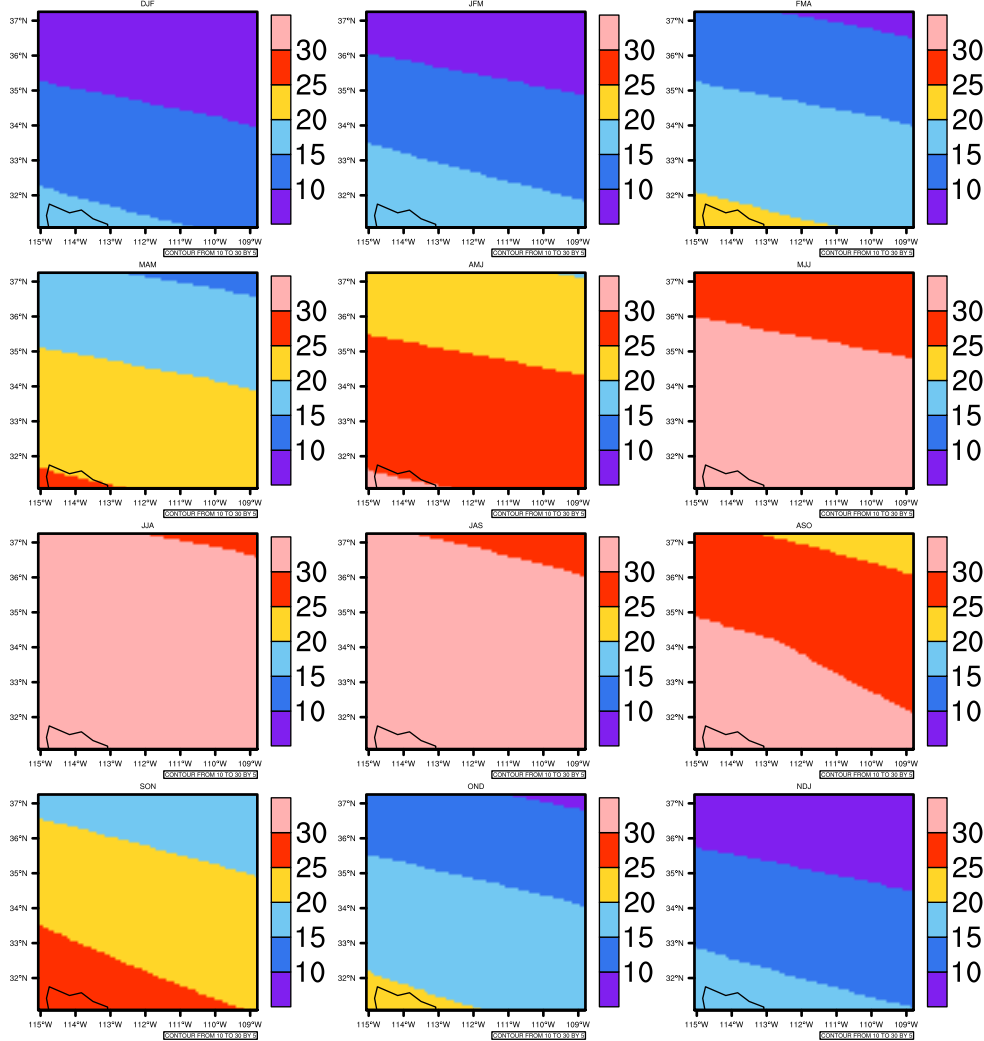

# Seasonally Daily Average tmax(c) In 1975-2005 GFDL-ESM2M historical - Arizona

AgriMetSoft (2020). Climate Maps. Available on:  
<https://agrimetsoft.com/maps>

Order a new map on <https://agrimetsoft.com/order>