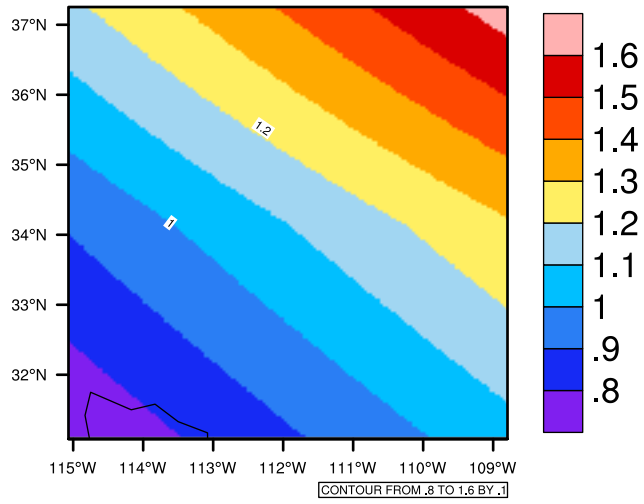

Yearly pr (mm/day) In 1975-2005 GFDL-ESM2M historical - Arizona

[You can request maps from any dataset from the AgriMetSoft Team.](#)