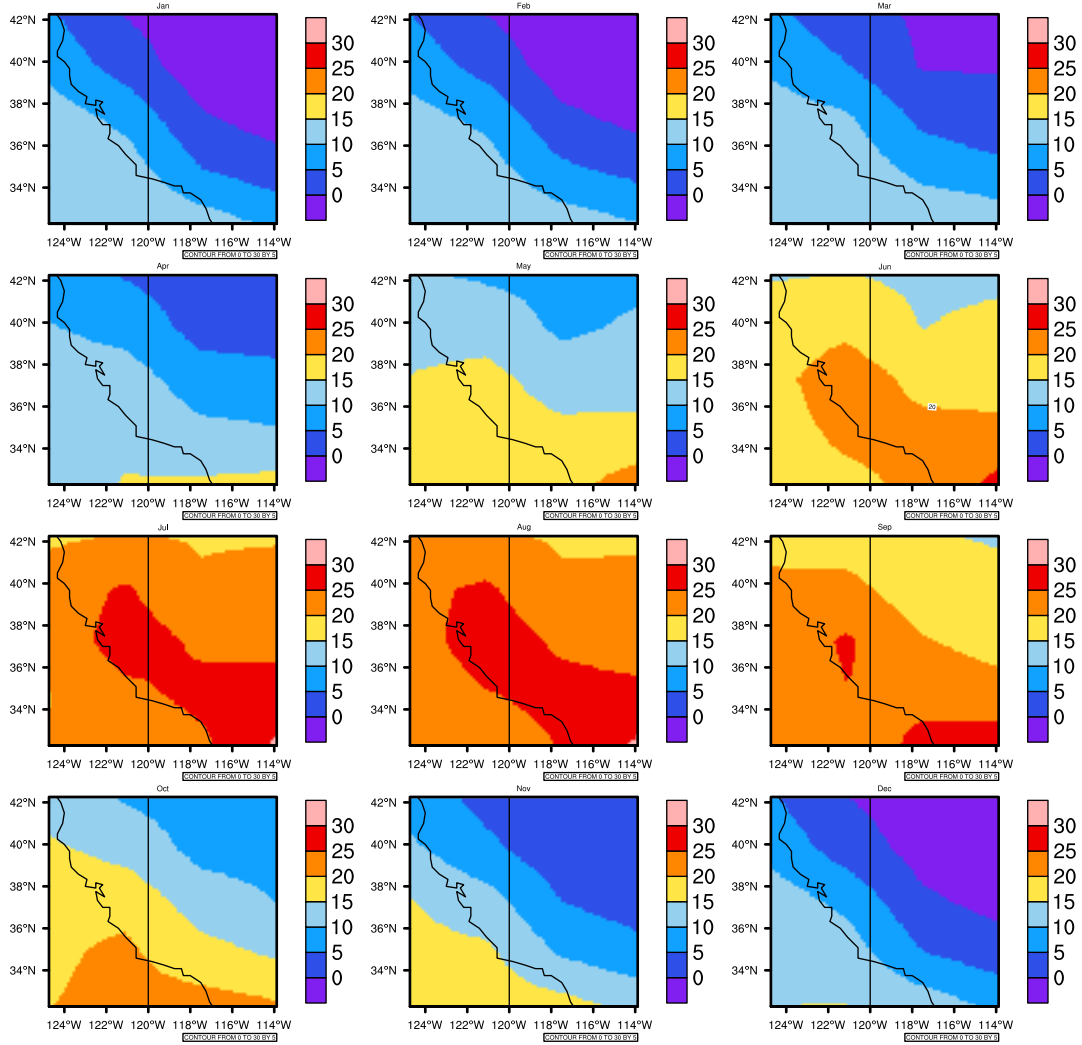

Monthly Daily Averagetetas(c) In 2020-2029 GFDL-ESM2M RCP45 - California

AgriMetSoft (2020). Climate Maps. Available on:
<https://agrimetsoft.com/maps>

Order a new map on <https://agrimetsoft.com/order>

[You can request maps from any dataset from the AgriMetSoft Team.](#)