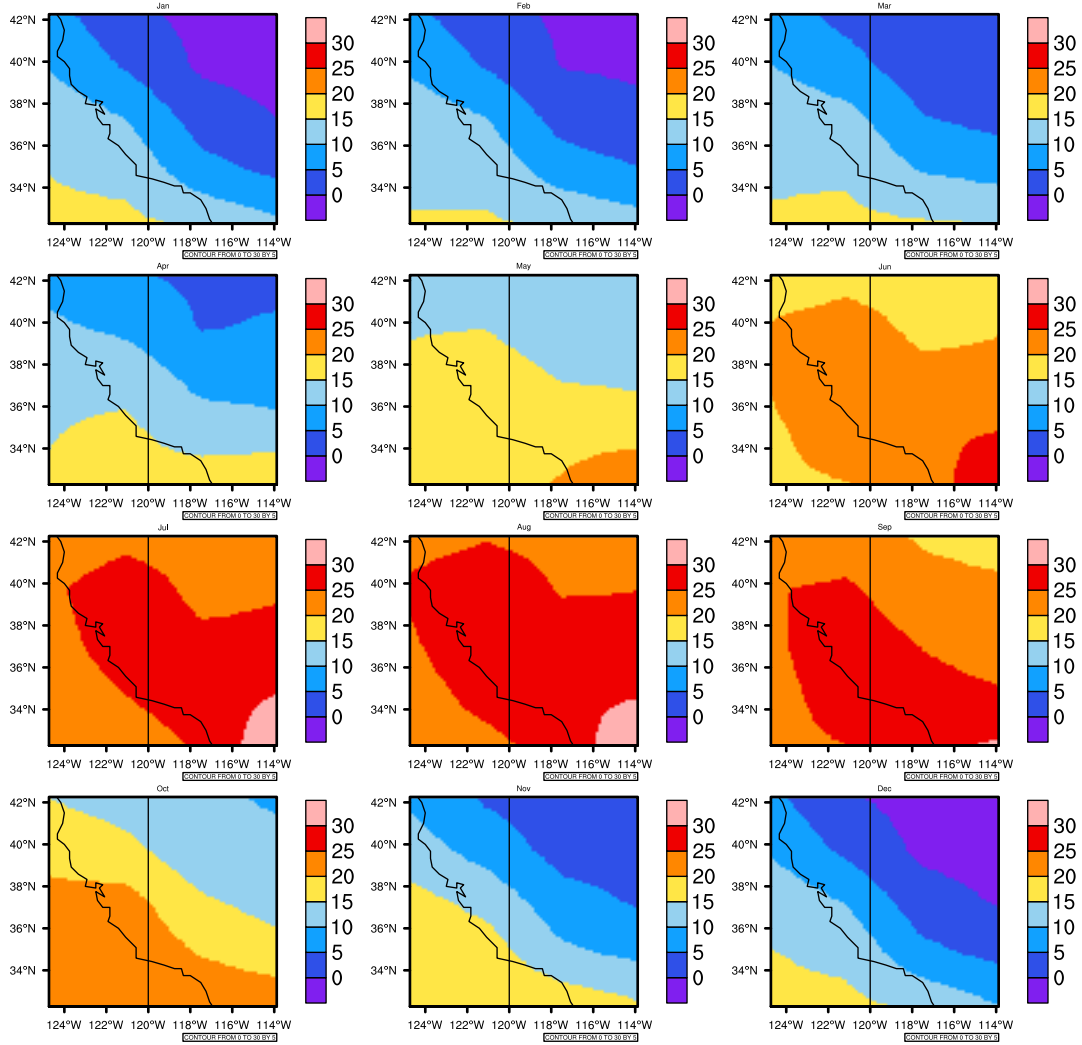

Monthly Daily Averagetetas(c) In 2070-2079 GFDL-ESM2M RCP85 - California

AgriMetSoft (2020). Climate Maps. Available on:
<https://agrimetsoft.com/maps>

Order a new map on <https://agrimetsoft.com/order>

[You can request maps from any dataset from the AgriMetSoft Team.](#)