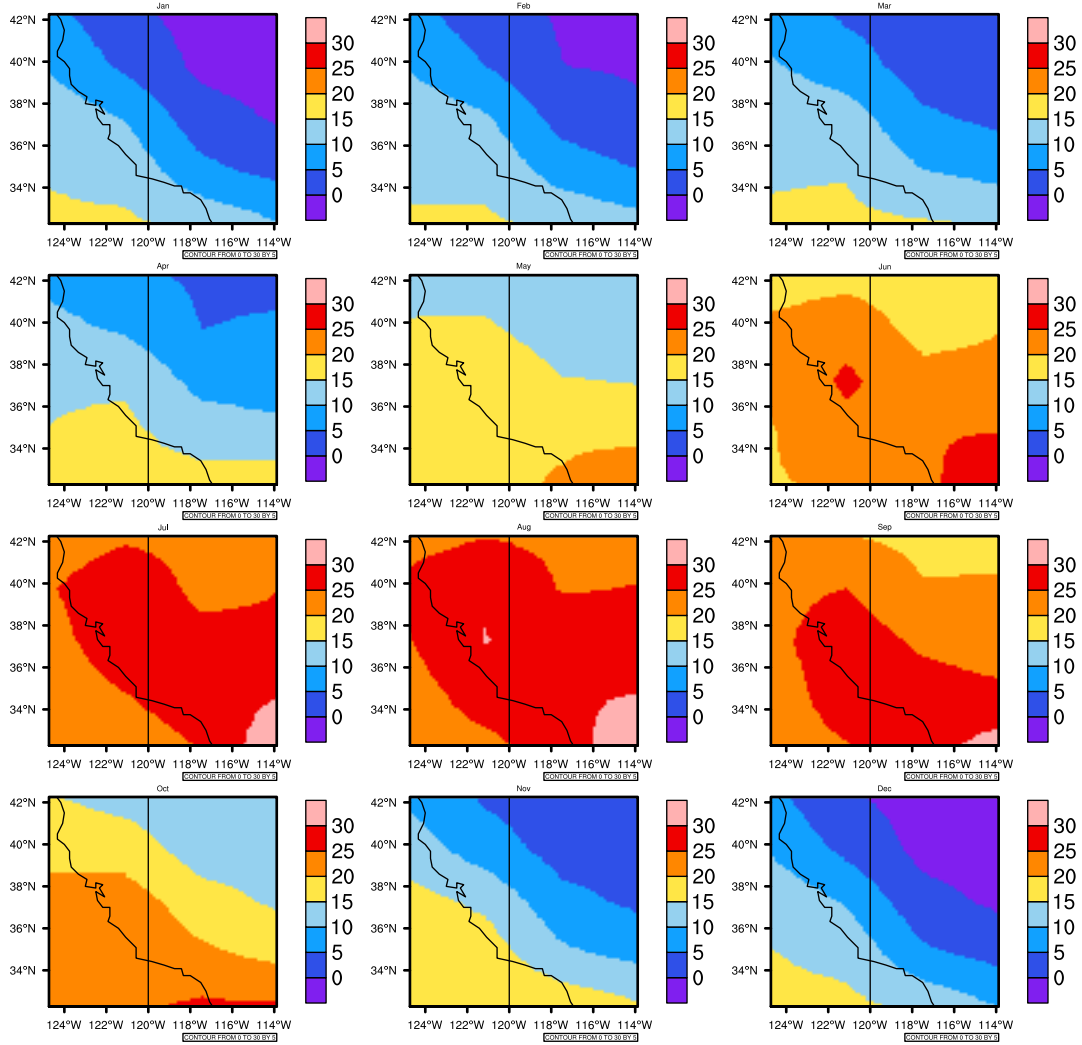

Monthly Daily Averagetetas(c) In 2080-2089 GFDL-ESM2M RCP85 - California

AgriMetSoft (2020). Climate Maps. Available on:
<https://agrimetsoft.com/maps>

Order a new map on <https://agrimetsoft.com/order>

[You can request maps from any dataset from the AgriMetSoft Team.](#)