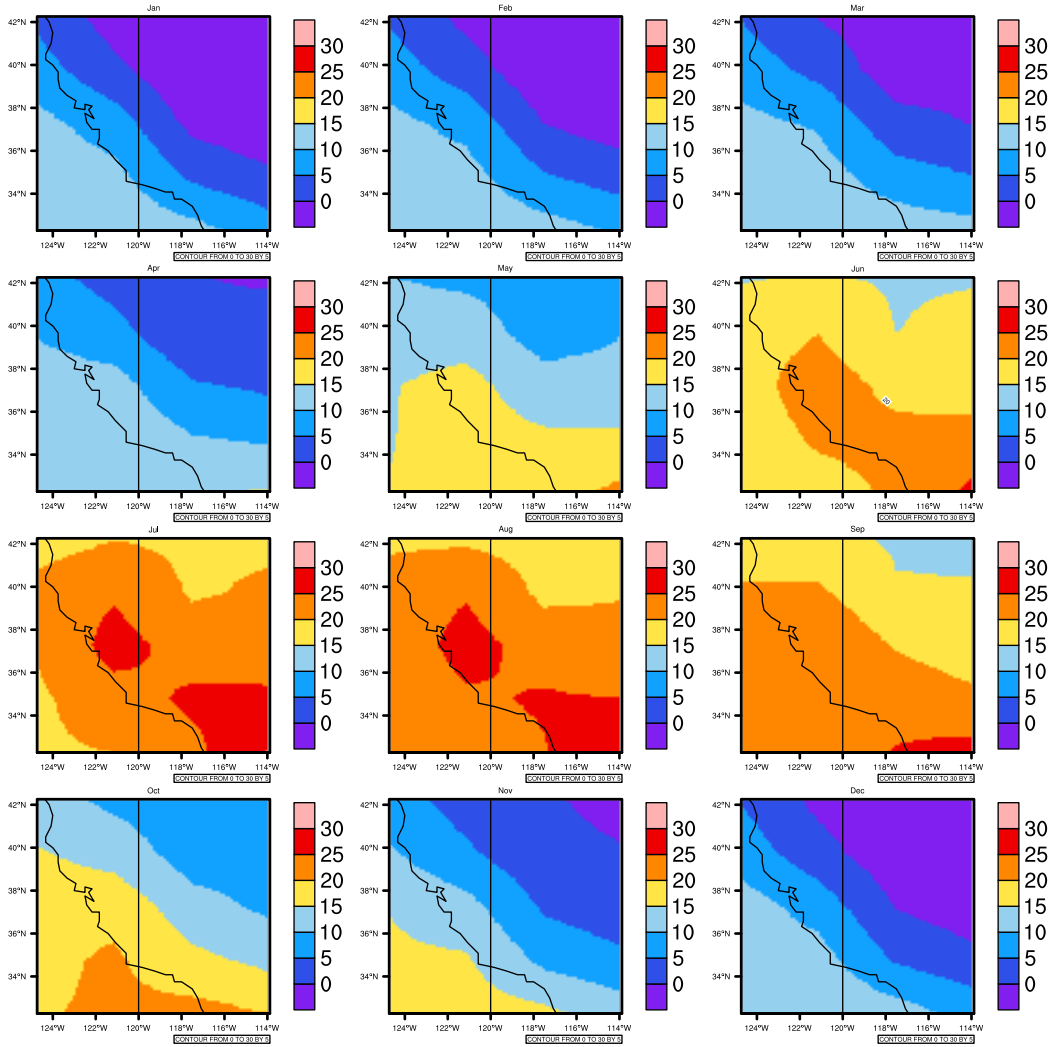

Monthly Daily Averaget(c) In 1975-2005 GFDL-ESM2M historical - California

AgriMetSoft (2020). Climate Maps. Available on:
<https://agrimetsoft.com/maps>

Order a new map on <https://agrimetsoft.com/order>

[You can request maps from any dataset from the AgriMetSoft Team.](#)