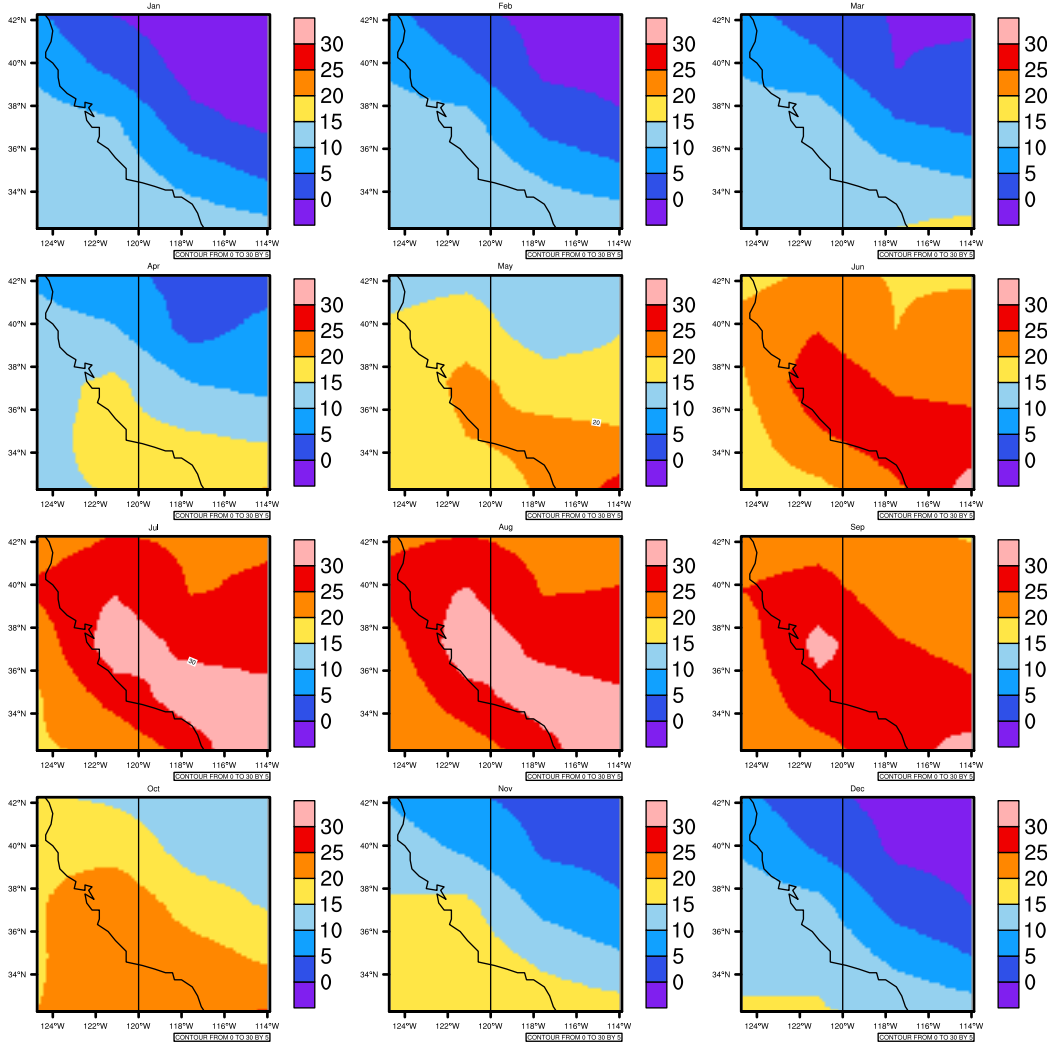

# Monthly Daily Average tmax(c) In 1975-2005 GFDL-ESM2M historical - California

AgriMetSoft (2020). Climate Maps. Available on:  
<https://agrimetsoft.com/maps>

Order a new map on <https://agrimetsoft.com/order>

[You can request maps from any dataset from the AgriMetSoft Team.](#)