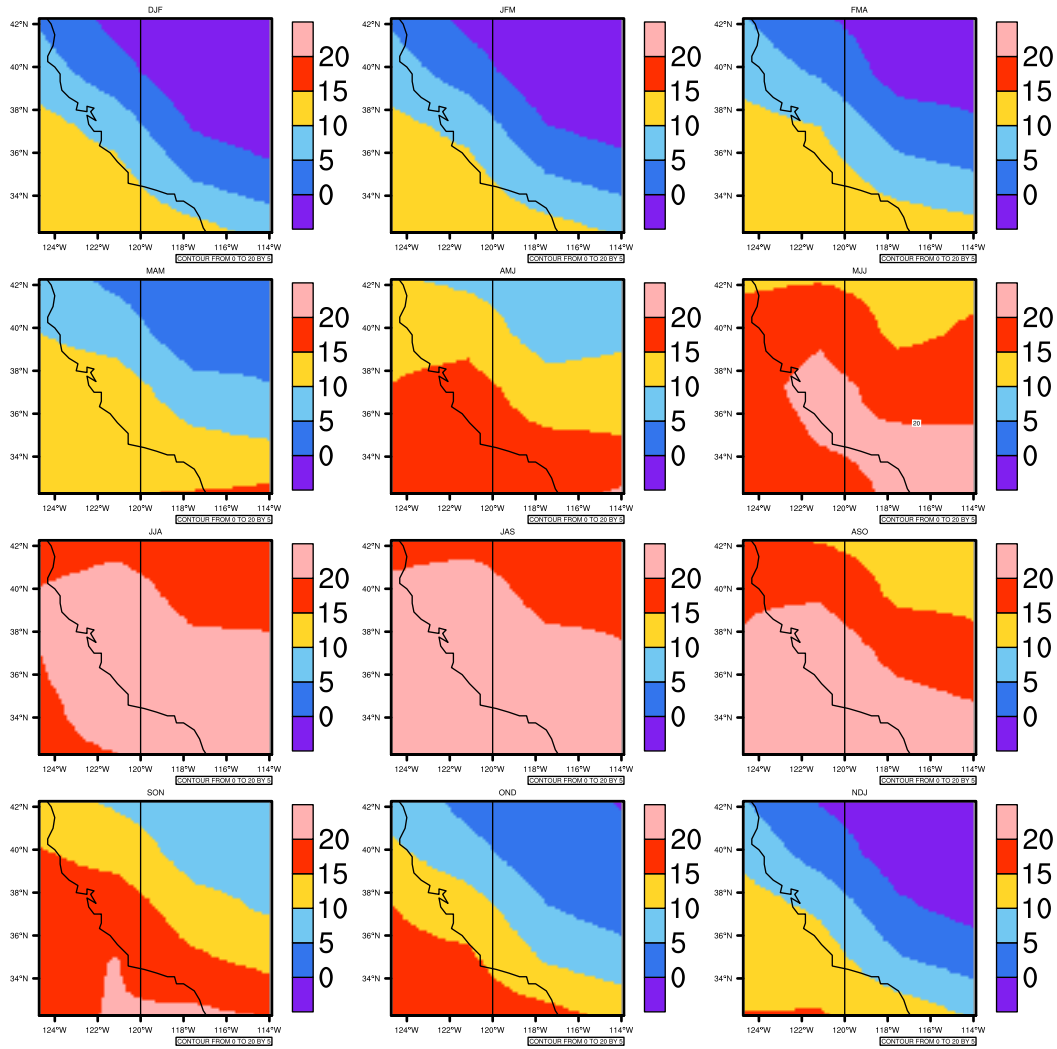

Seasonally Daily Averaget(c) In 1975-2005 GFDL-ESM2M historical - California

AgriMetSoft (2020). Climate Maps. Available on:
<https://agrimetsoft.com/maps>

Order a new map on <https://agrimetsoft.com/order>