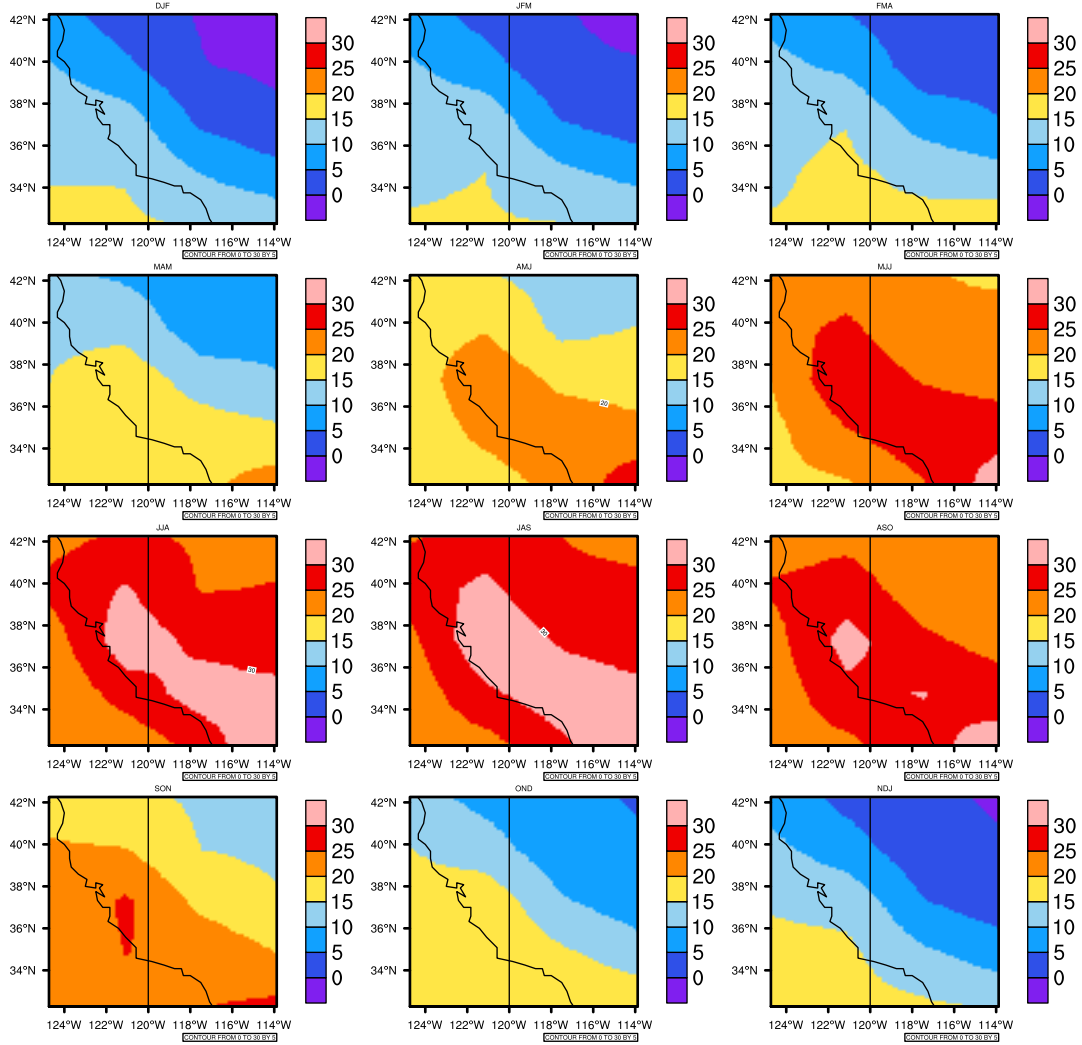

Seasonally Daily Averagetasmx(c) In 2020-2029 GFDL-ESM2M RCP85 - California

AgriMetSoft (2020). Climate Maps. Available on:
<https://agrimetsoft.com/maps>

[Order a new map on <https://agrimetsoft.com/order>

[You can request maps from any dataset from the AgriMetSoft Team.](#)