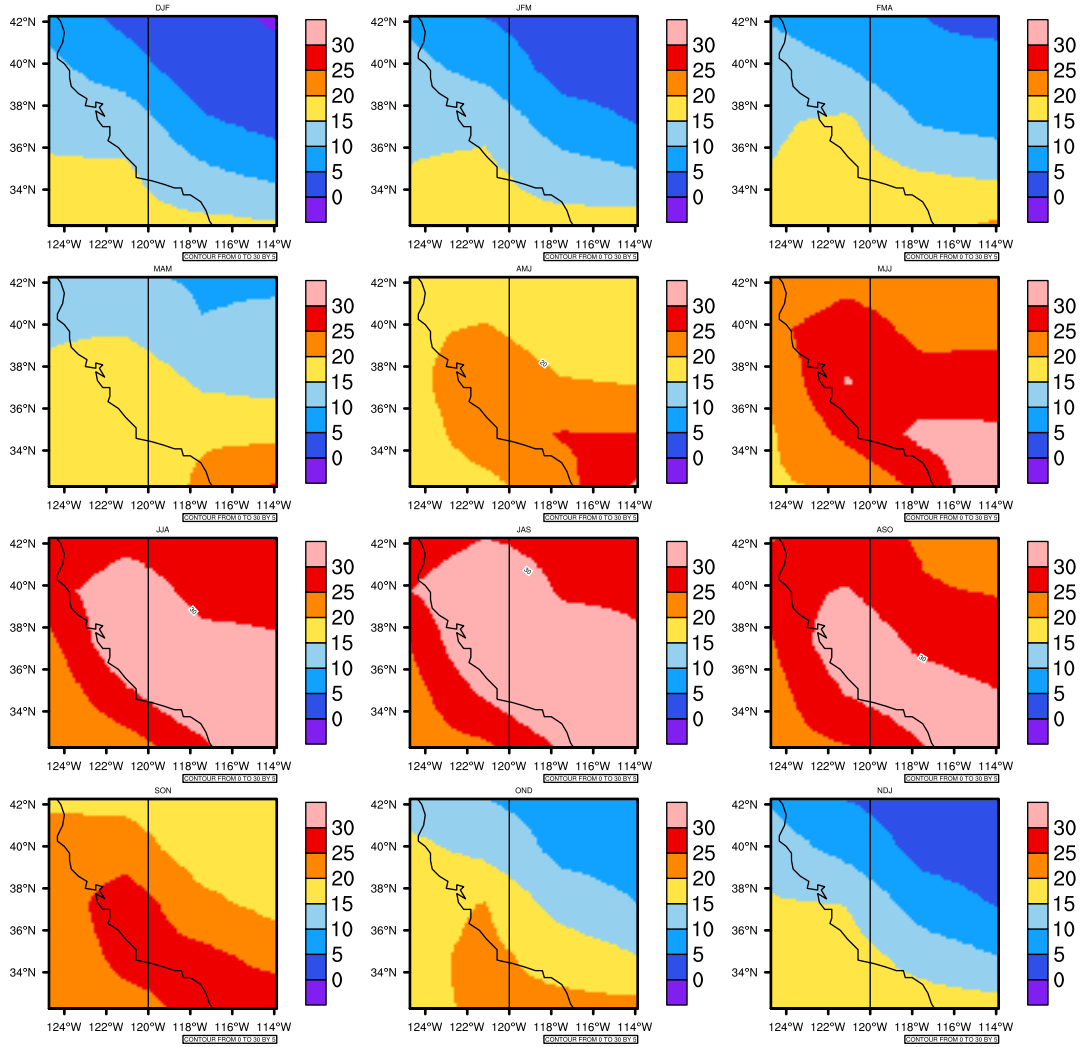

Seasonally Daily Averagetasmx(c) In 2070-2079 GFDL-ESM2M RCP85 - California

AgriMetSoft (2020). Climate Maps. Available on: <https://agrimetsoft.com/maps>

Order a new map on <https://agrimetsoft.com/order>

[You can request maps from any dataset from the AgriMetSoft Team.](#)