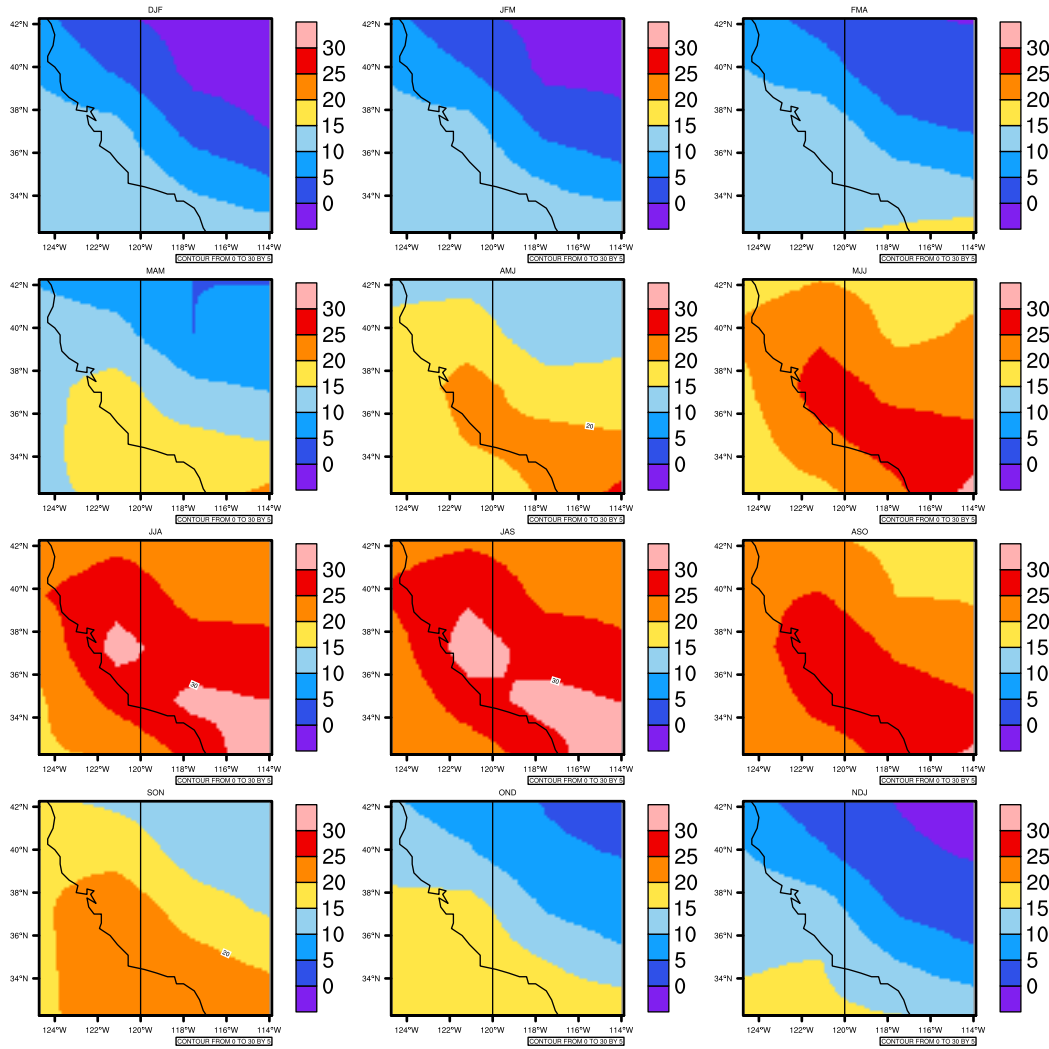

Seasonally Daily Average T_{max}(c) In 1975-2005 GFDL-ESM2M historical - California

AgriMetSoft (2020). Climate Maps. Available on:
<https://agrimetsoft.com/maps>

Order a new map on <https://agrimetsoft.com/order>

[You can request maps from any dataset from the AgriMetSoft Team.](#)