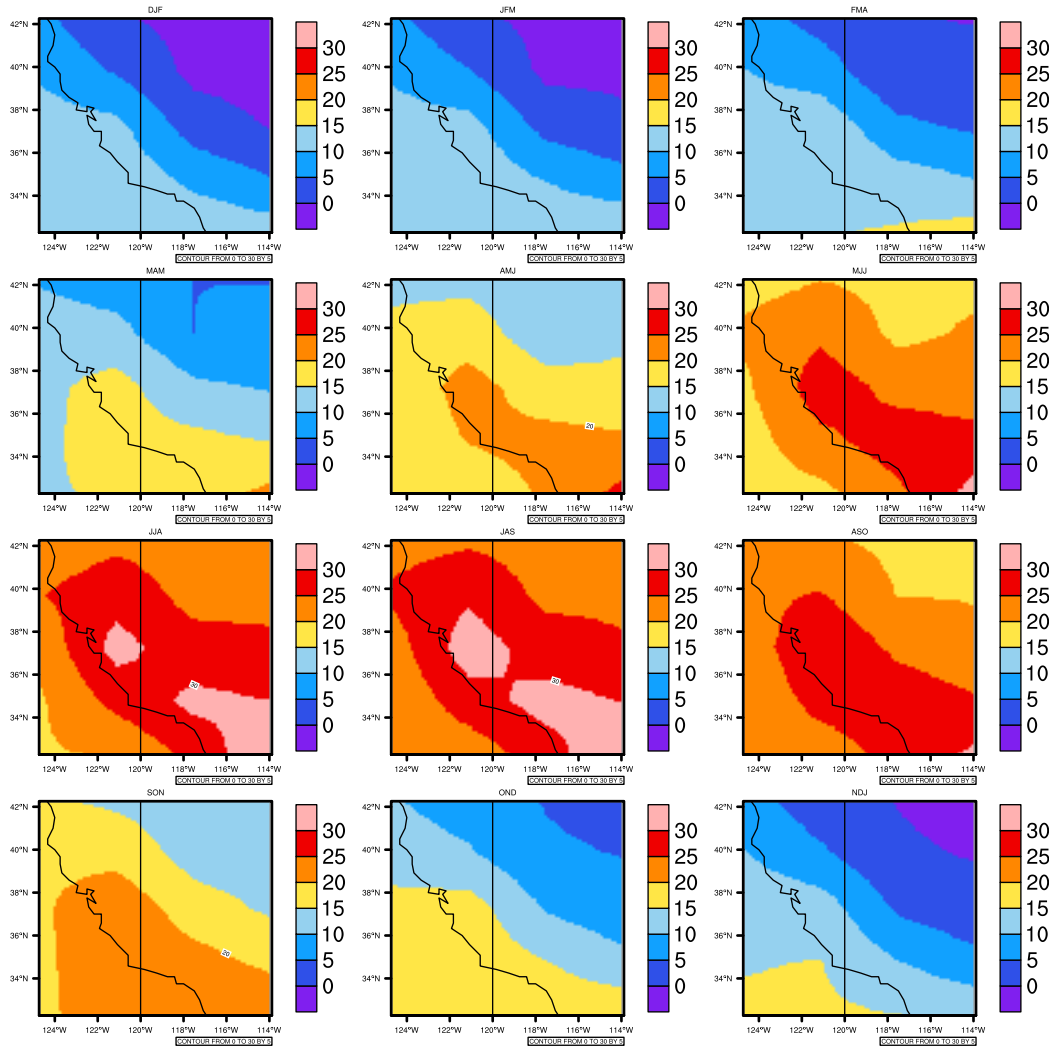

Seasonally Daily Average T_{max}(c) In 1975-2005 GFDL-ESM2M historical - California

AgriMetSoft (2020). Climate Maps. Available on:
<https://agrimetsoft.com/maps>

Order a new map on <https://agrimetsoft.com/order>