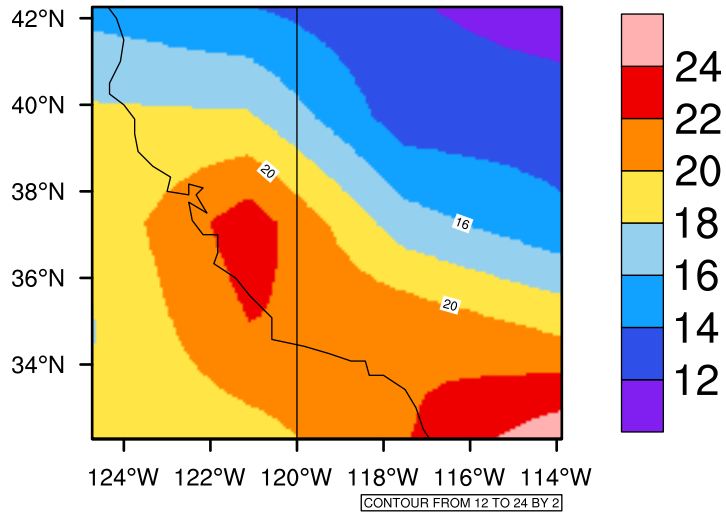

Yearly tasmax(c) In 2070-2079 GFDL-ESM2M RCP45 - California

[You can request maps from any dataset from the AgriMetSoft Team.](#)