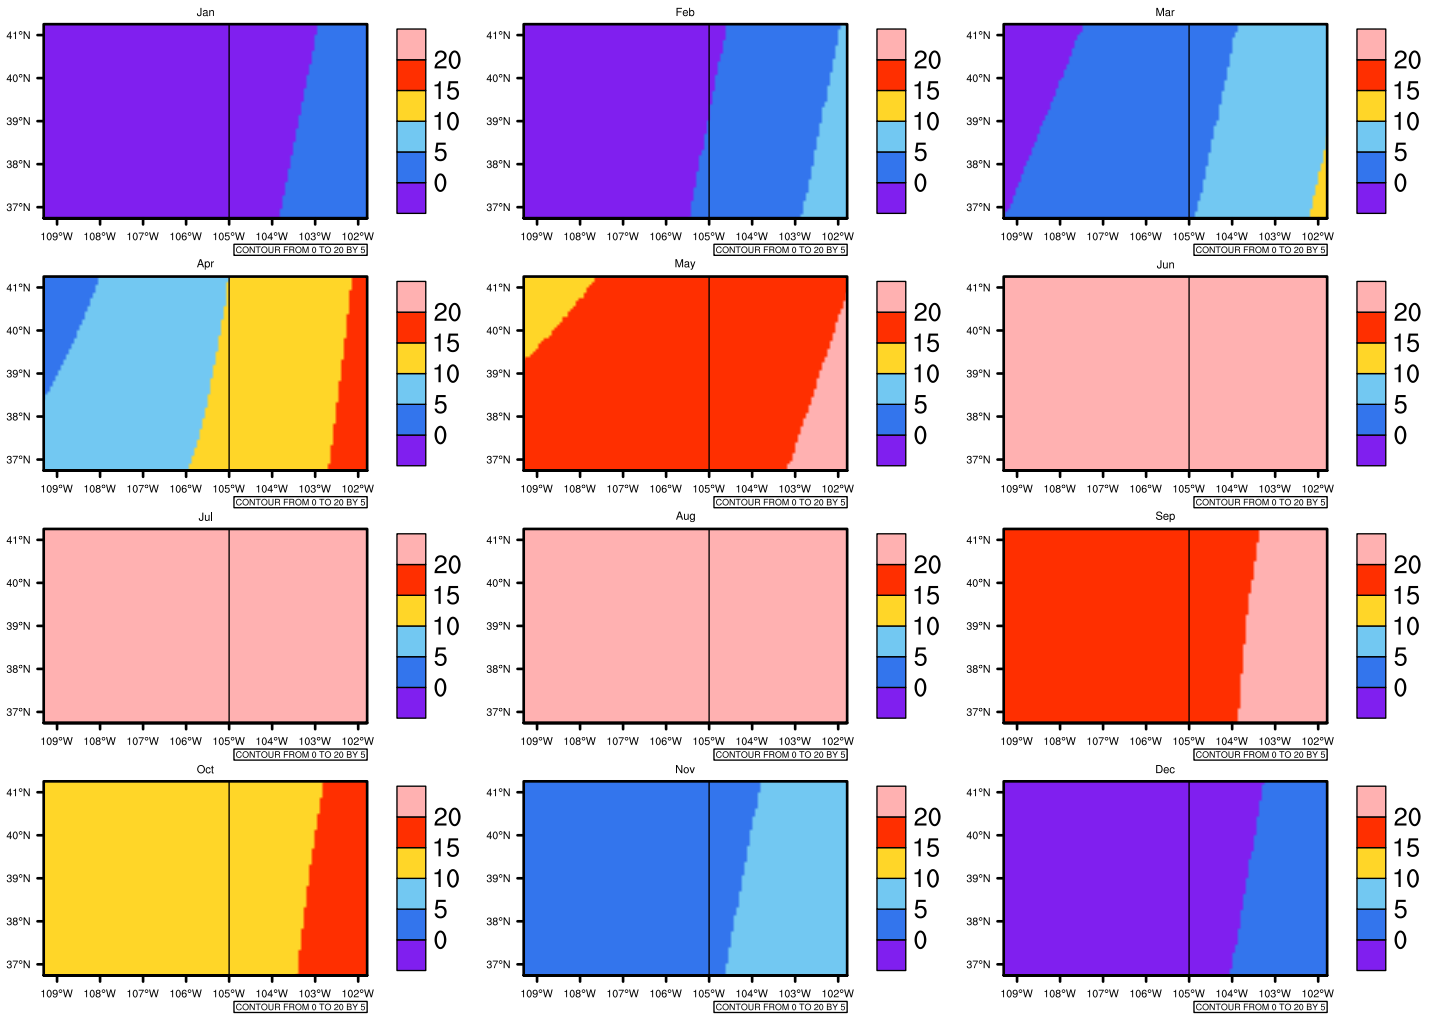

Monthly Daily Average t_{max}(c) In 2080-2089 GFDL-ESM2M RCP45 - Colorado

AgriMetSoft (2020). Climate Maps. Available on:
<https://agrimetsoft.com/maps>

[Order a new map on <https://agrimetsoft.com/order>

[You can request maps from any dataset from the AgriMetSoft Team.](#)