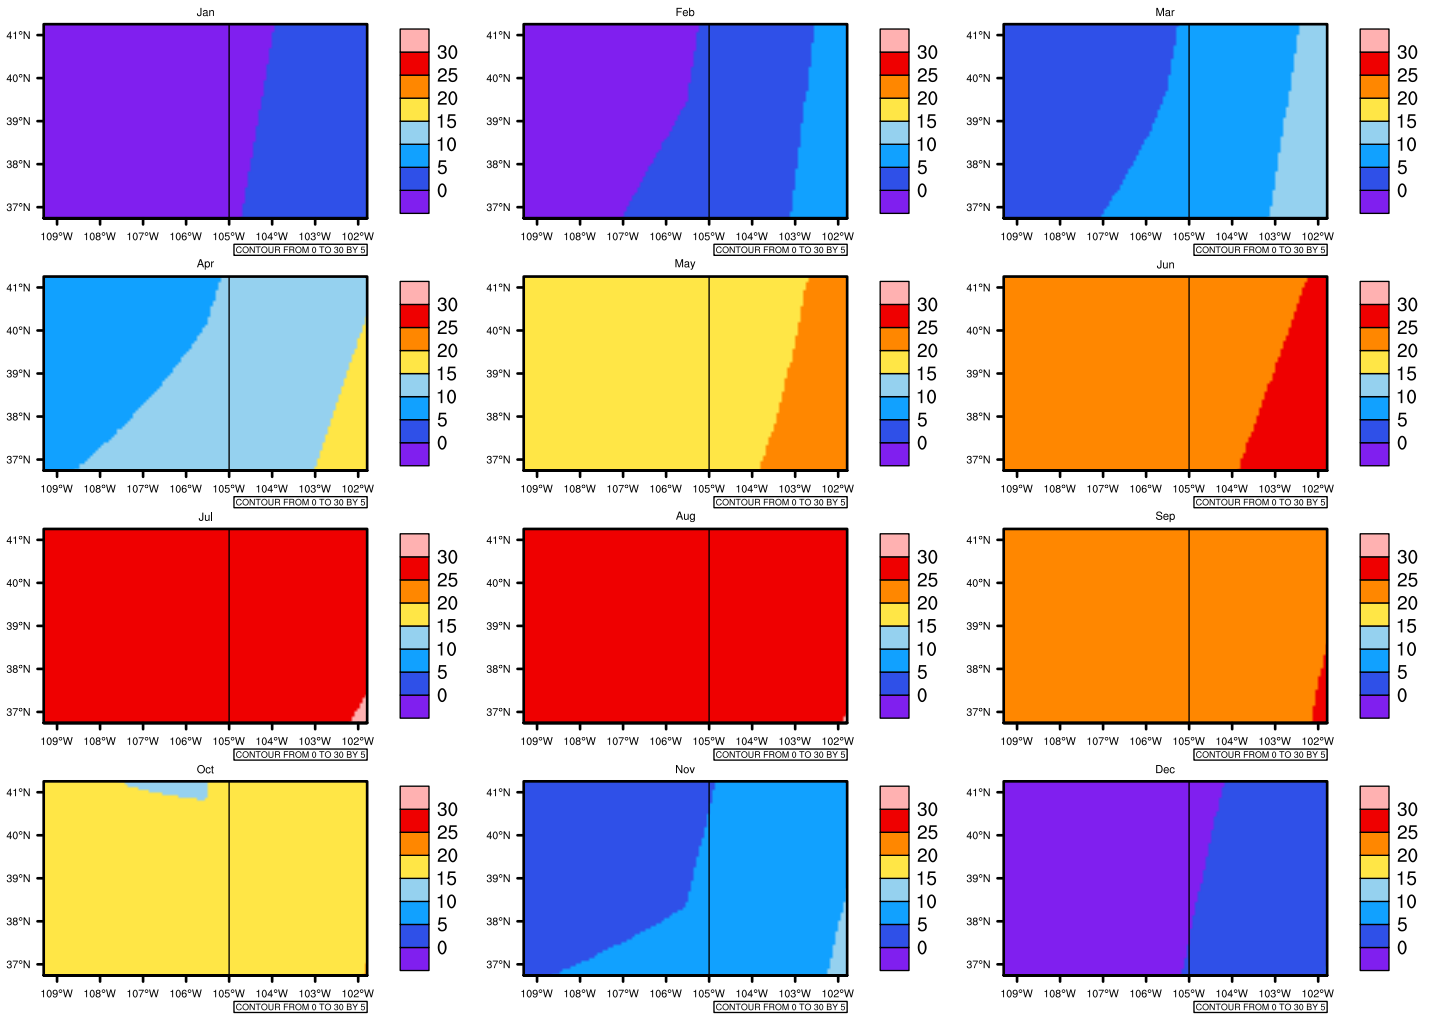

Monthly Daily Average t_{max}(c) In 2080-2089 GFDL-ESM2M RCP85 - Colorado

AgriMetSoft (2020). Climate Maps. Available on:
<https://agrimetsoft.com/maps>

[Order a new map on <https://agrimetsoft.com/order>

[You can request maps from any dataset from the AgriMetSoft Team.](#)