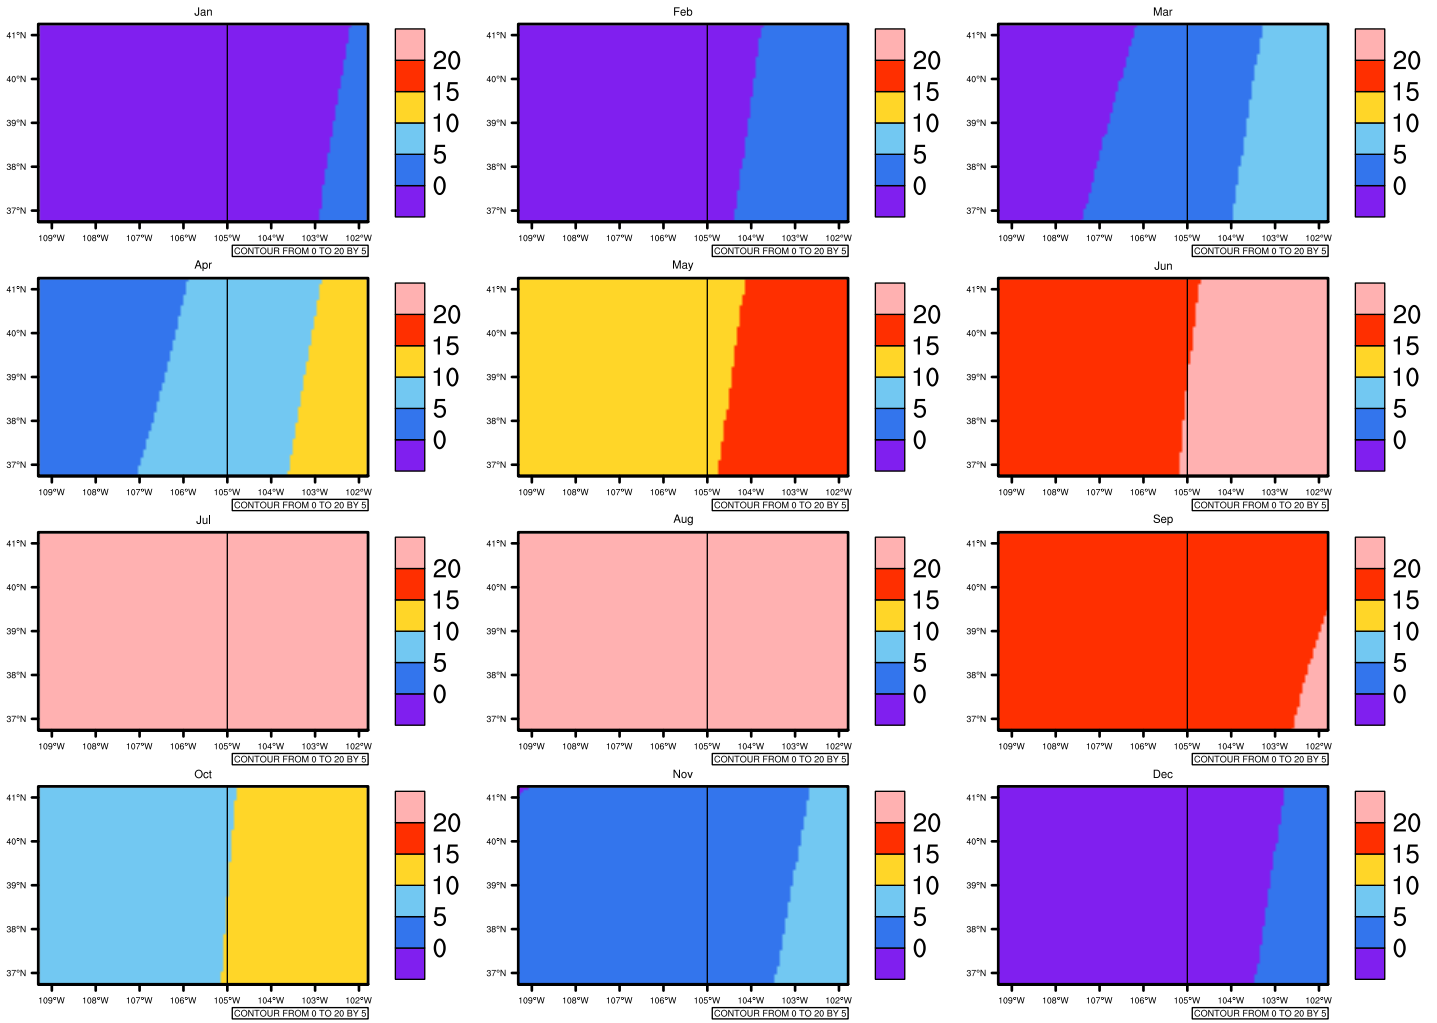

Monthly Daily Averagetasma(c) In 1975-2005 GFDL-ESM2M historical - Colorado

AgrMetSoft (2020). Climate Maps. Available on:
<https://agrimetsoft.com/maps>

[|Order a new map on https://agrimetsoft.com/order](https://agrimetsoft.com/order)