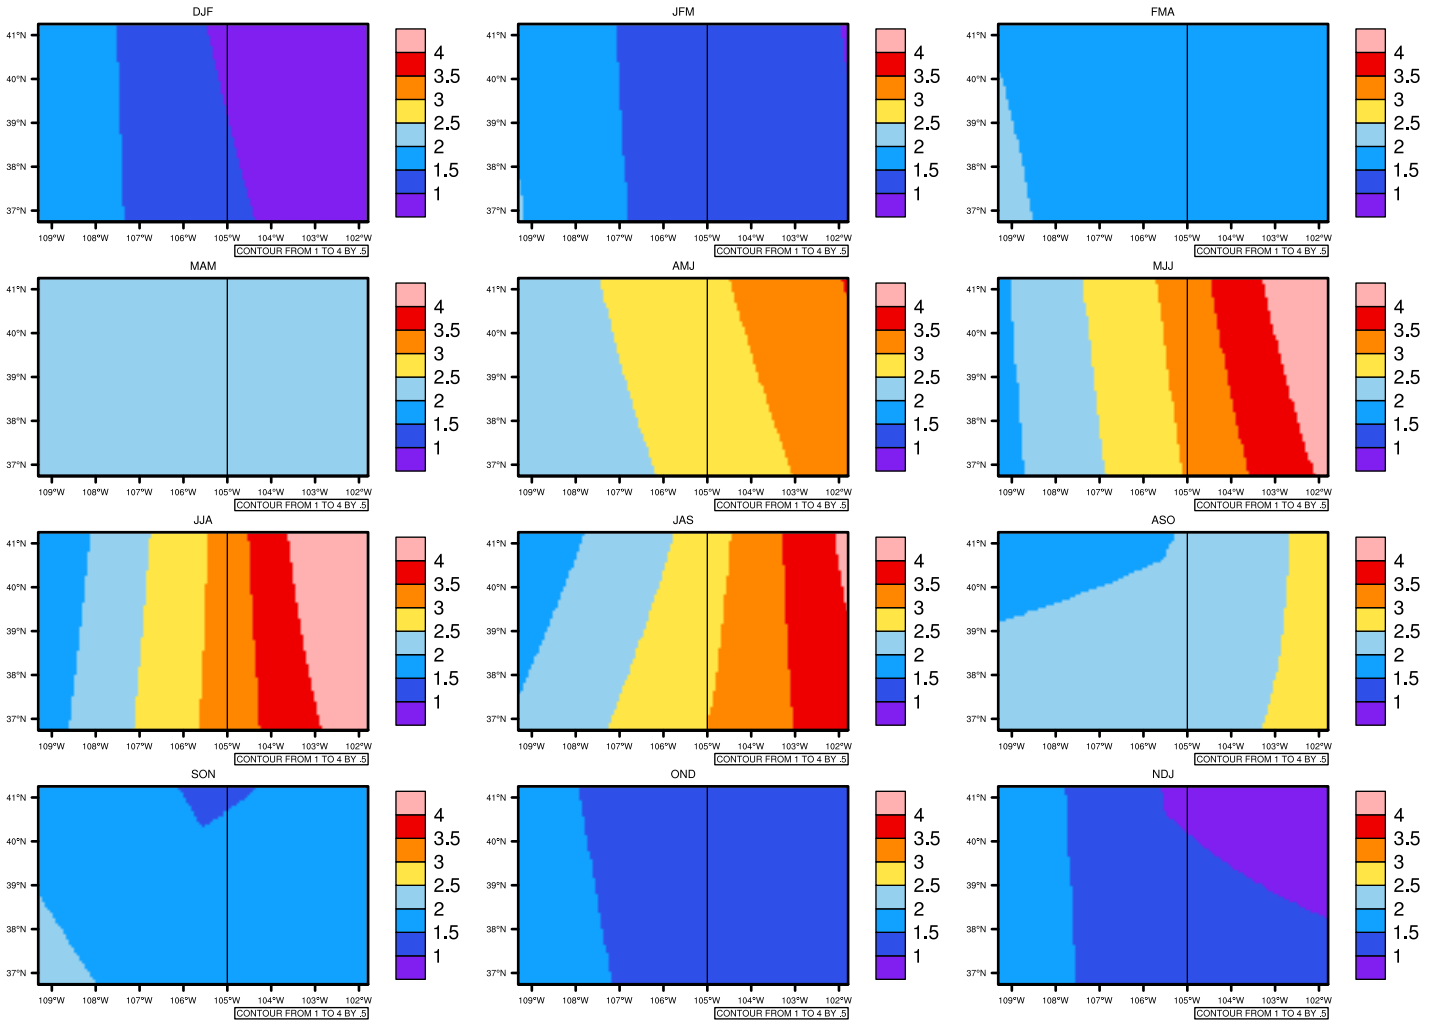

Seasonally pr (mm/day) In 1975-2005 GFDL-ESM2M historical - Colorado

AgrMetSoft (2020). Climate Maps. Available on:
<https://agrimetsoft.com/maps>

|Order a new map on <https://agrimetsoft.com/order>

[You can request maps from any dataset from the AgriMetSoft Team.](#)