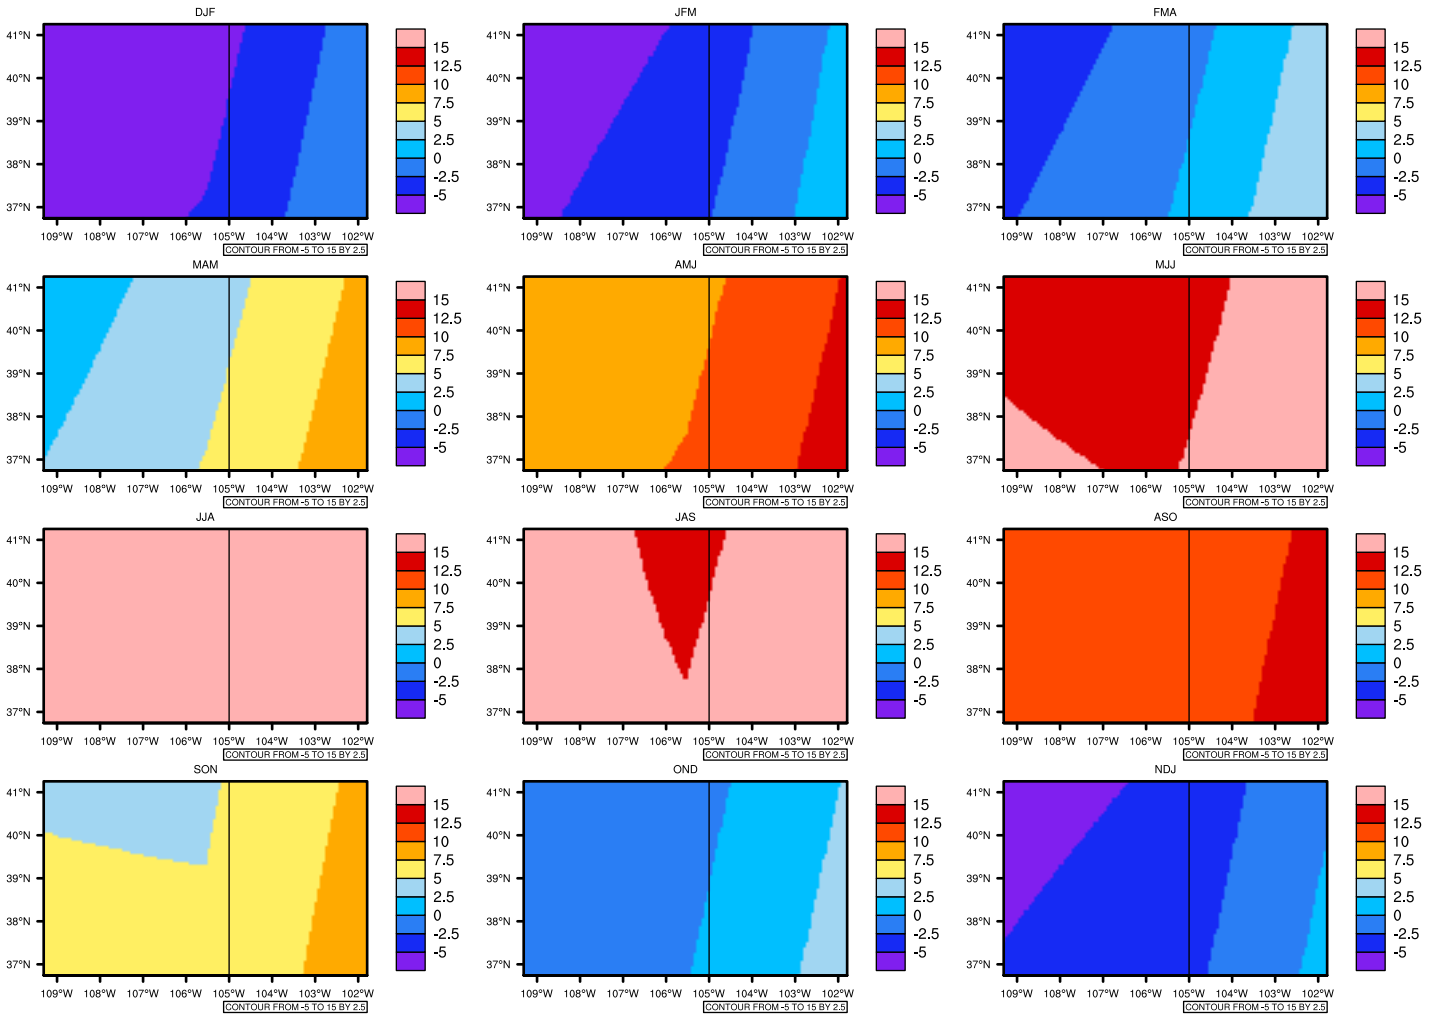

Seasonally Daily Averaget(c) In 2020-2029 GFDL-ESM2M RCP45 - Colorado

AgriMetSoft (2020). Climate Maps. Available on:
<https://agrimetsoft.com/maps>

[Order a new map on <https://agrimetsoft.com/order>

[You can request maps from any dataset from the AgriMetSoft Team.](#)