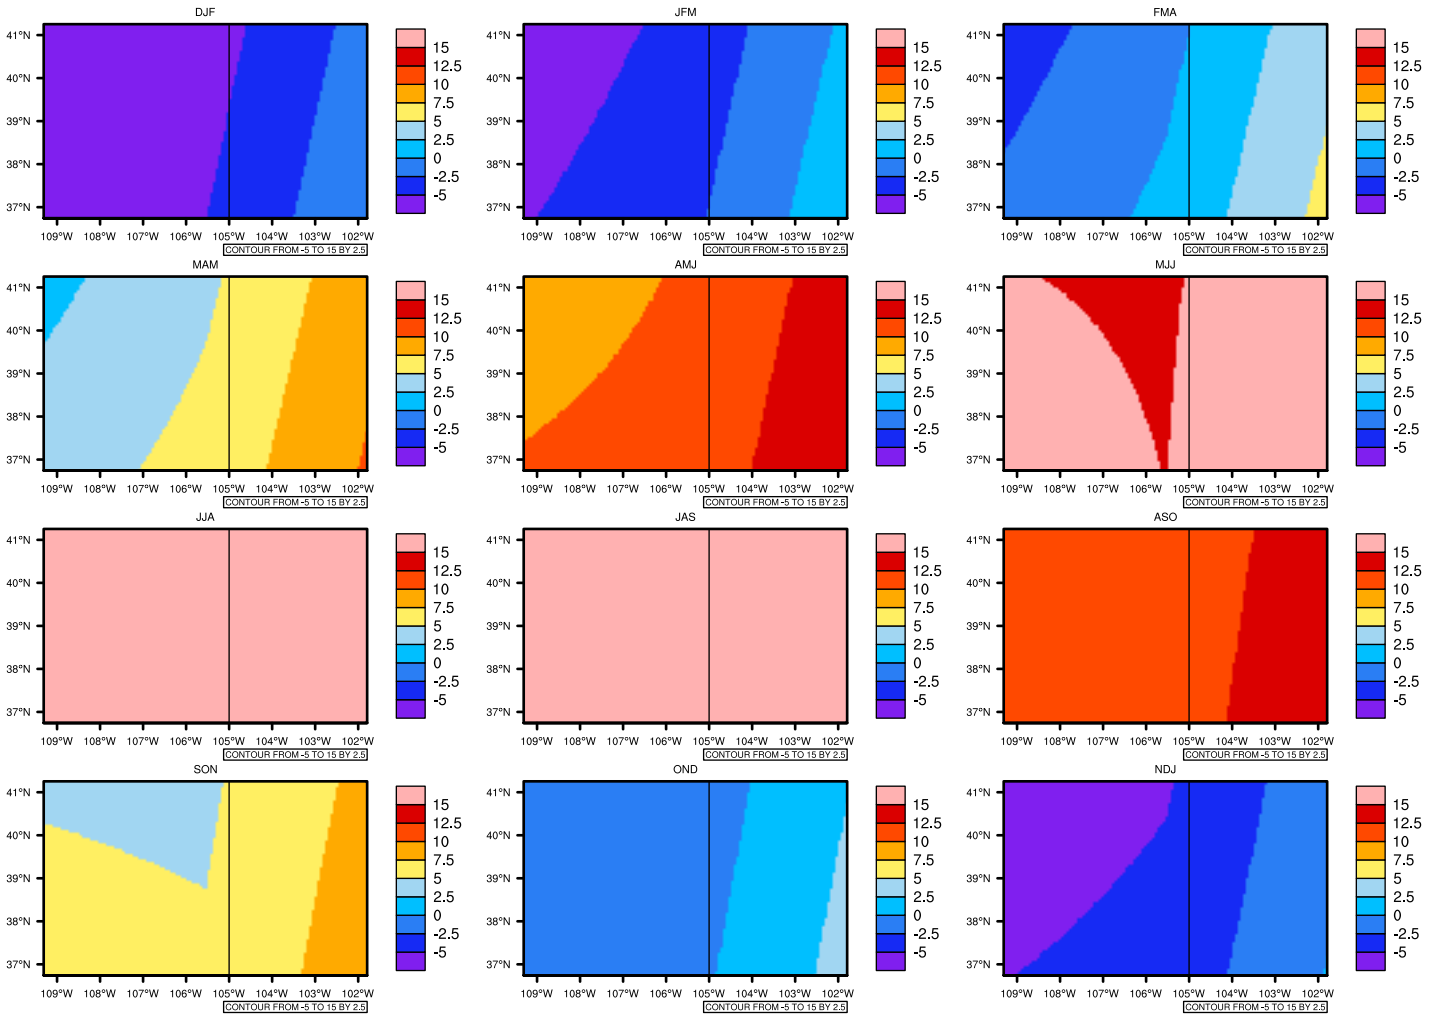

Seasonally Daily Averaget(c) In 2060-2069 GFDL-ESM2M RCP45 - Colorado

AgriMetSoft (2020). Climate Maps. Available on:
<https://agrimetsoft.com/maps>

[Order a new map on <https://agrimetsoft.com/order>

[You can request maps from any dataset from the AgriMetSoft Team.](#)