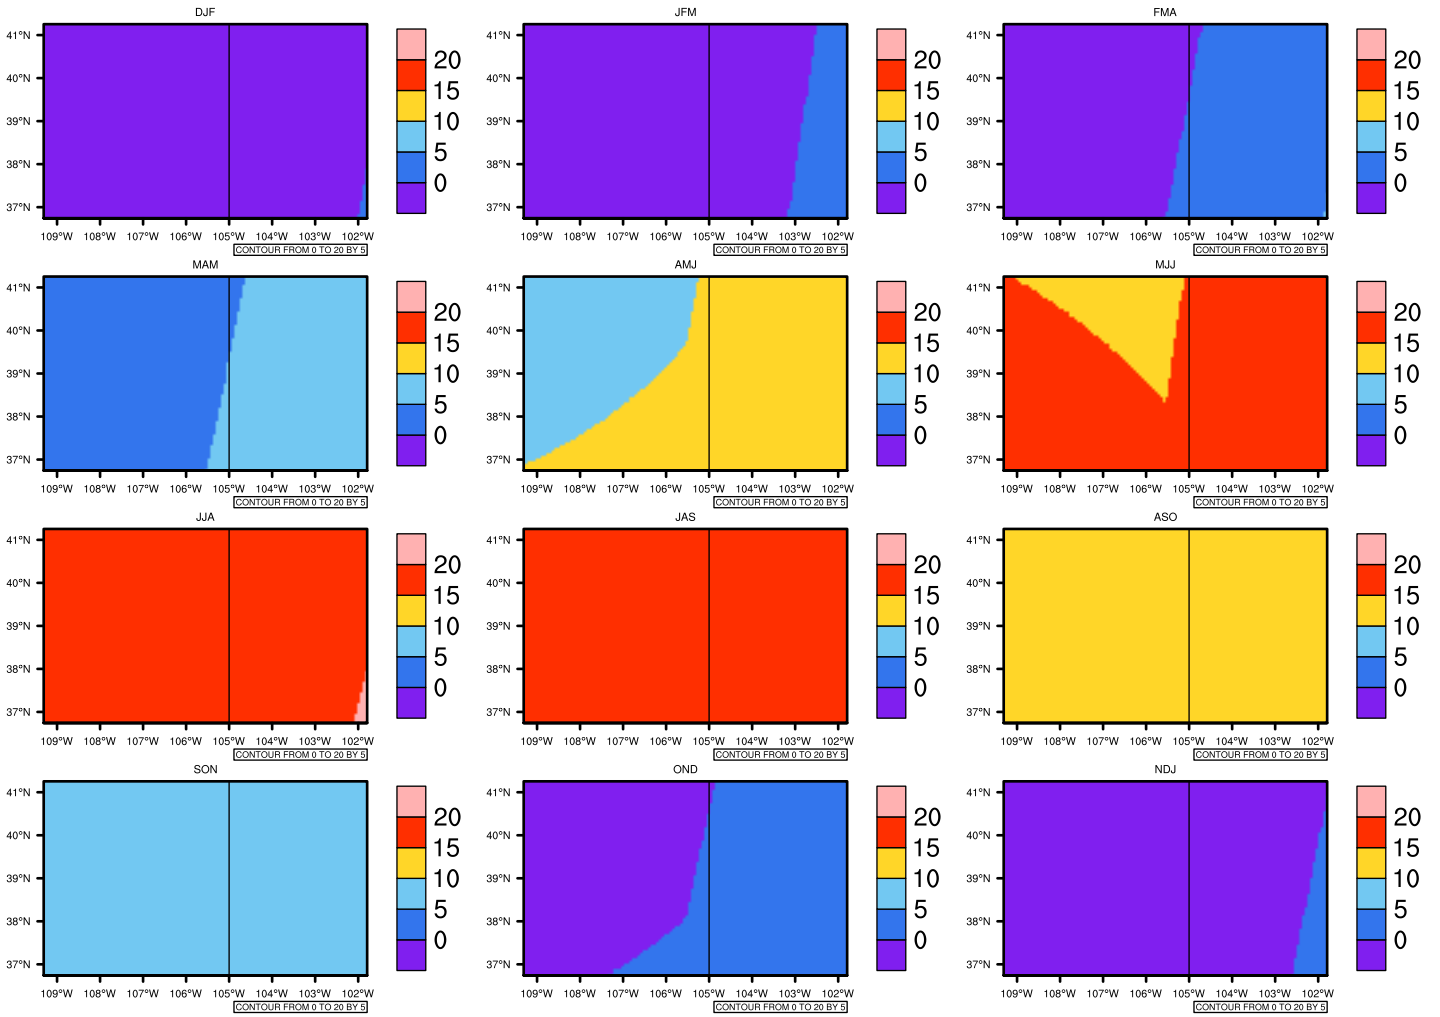

## Seasonally Daily Averaget(c) In 2070-2079 GFDL-ESM2M RCP45 - Colorado

AgriMetSoft (2020). Climate Maps. Available on:  
<https://agrimetsoft.com/maps>

[Order a new map on <https://agrimetsoft.com/order>

[You can request maps from any dataset from the AgriMetSoft Team.](#)