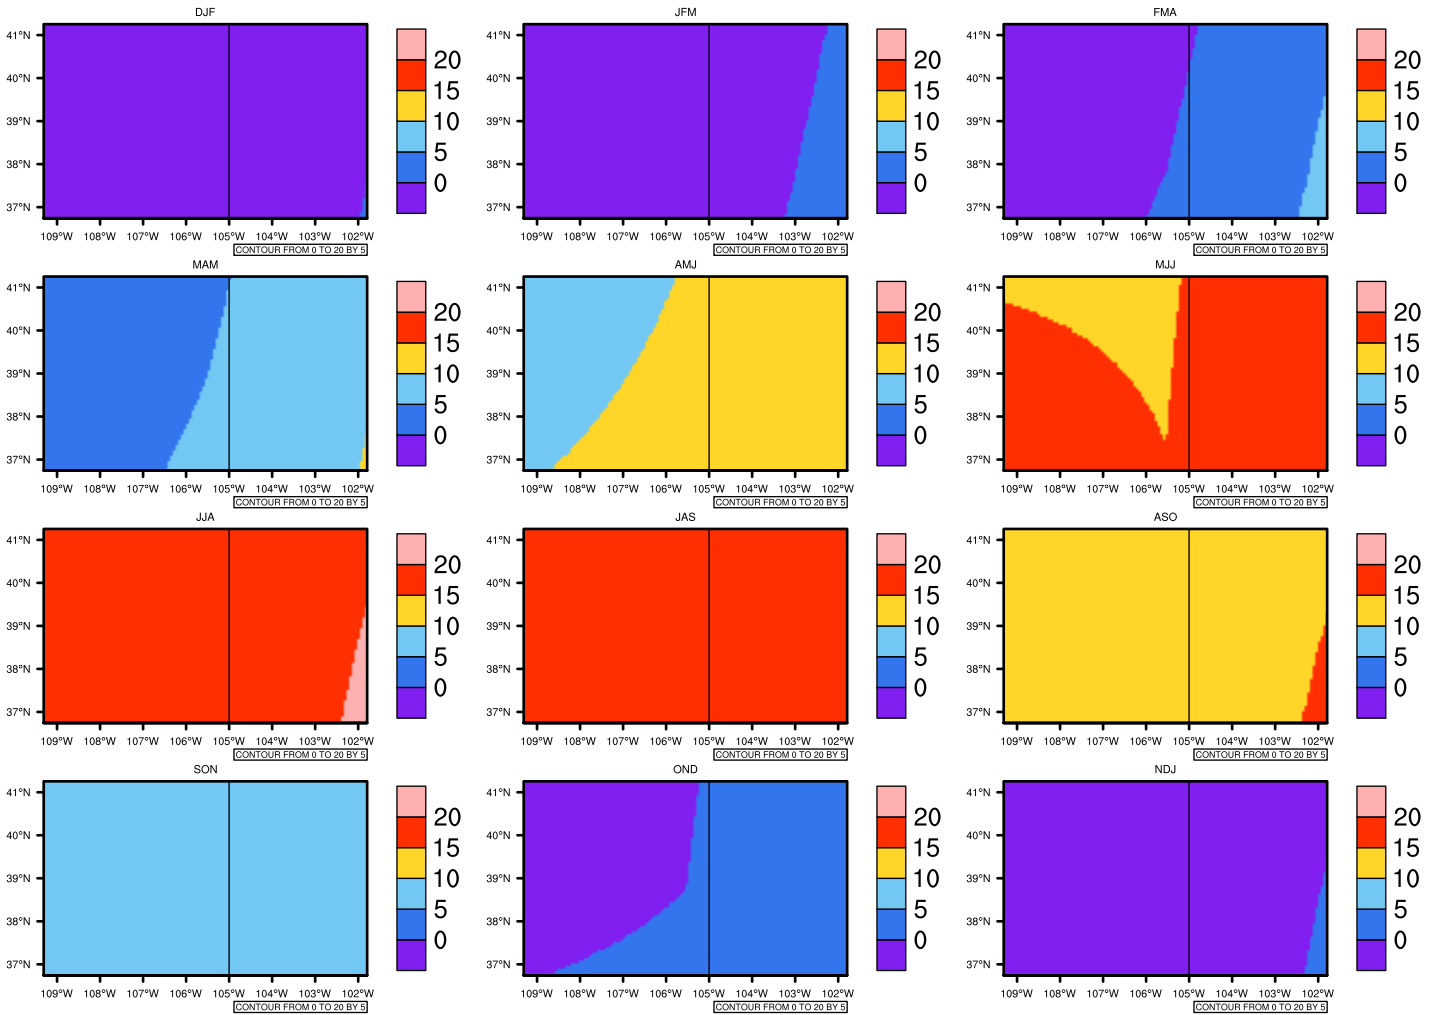

Seasonally Daily Averaget(c) In 2080-2089 GFDL-ESM2M RCP45 - Colorado

AgriMetSoft (2020). Climate Maps. Available on:
<https://agrimetsoft.com/maps>

[Order a new map on <https://agrimetsoft.com/order>

[You can request maps from any dataset from the AgriMetSoft Team.](#)