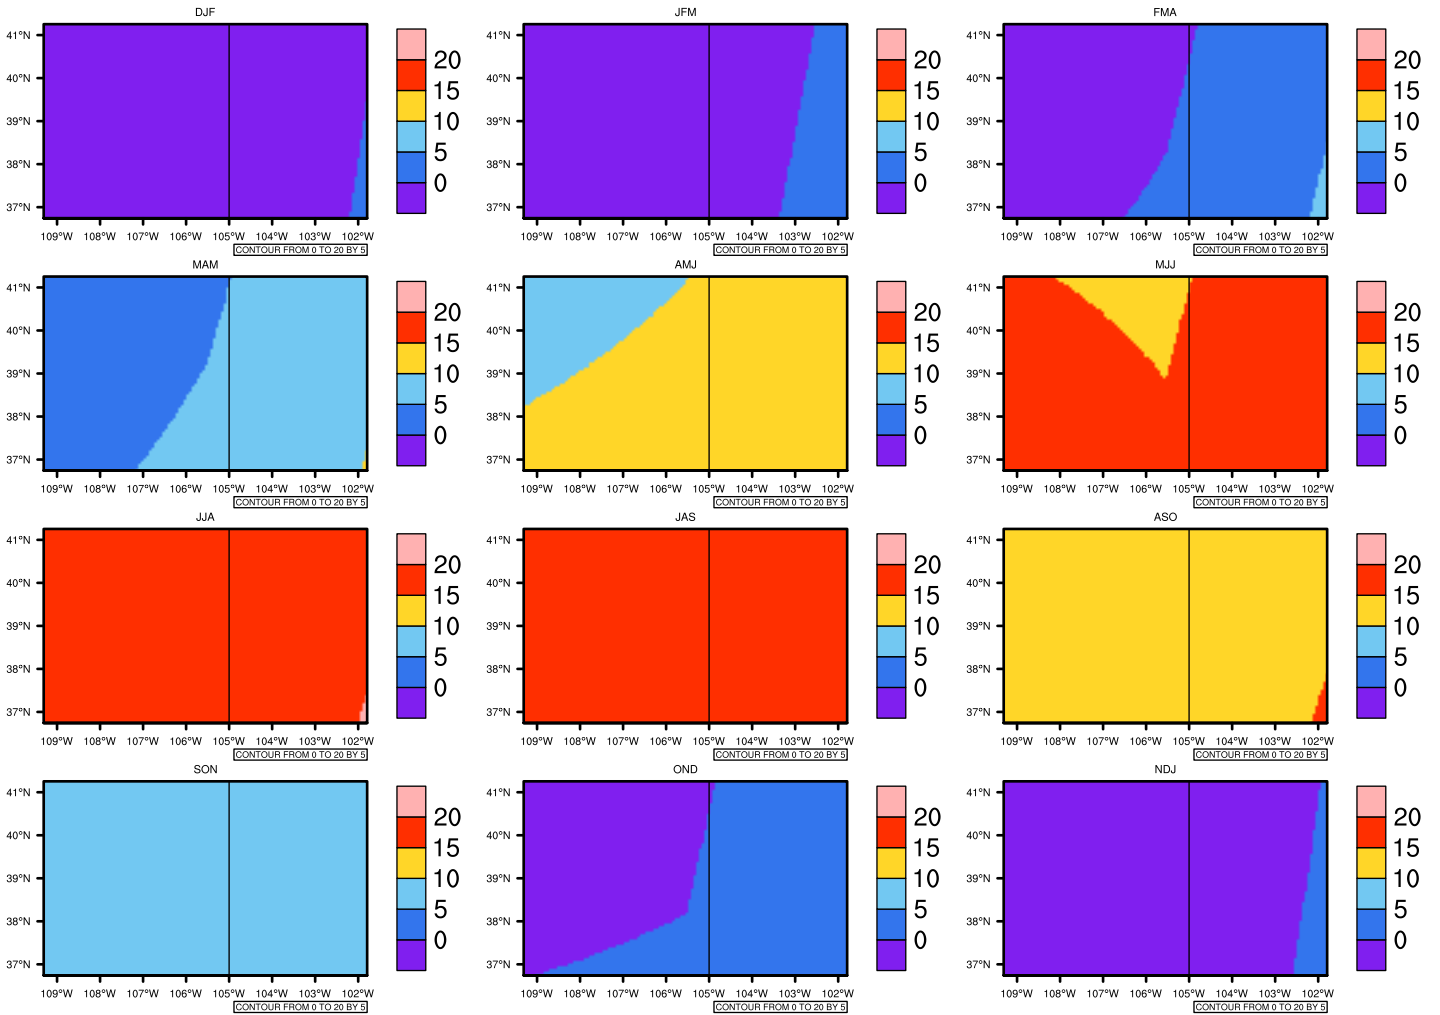

Seasonally Daily Averaget(c) In 2090-2099 GFDL-ESM2M RCP45 - Colorado

AgriMetSoft (2020). Climate Maps. Available on:
<https://agrimetsoft.com/maps>

[Order a new map on <https://agrimetsoft.com/order>

[You can request maps from any dataset from the AgriMetSoft Team.](#)