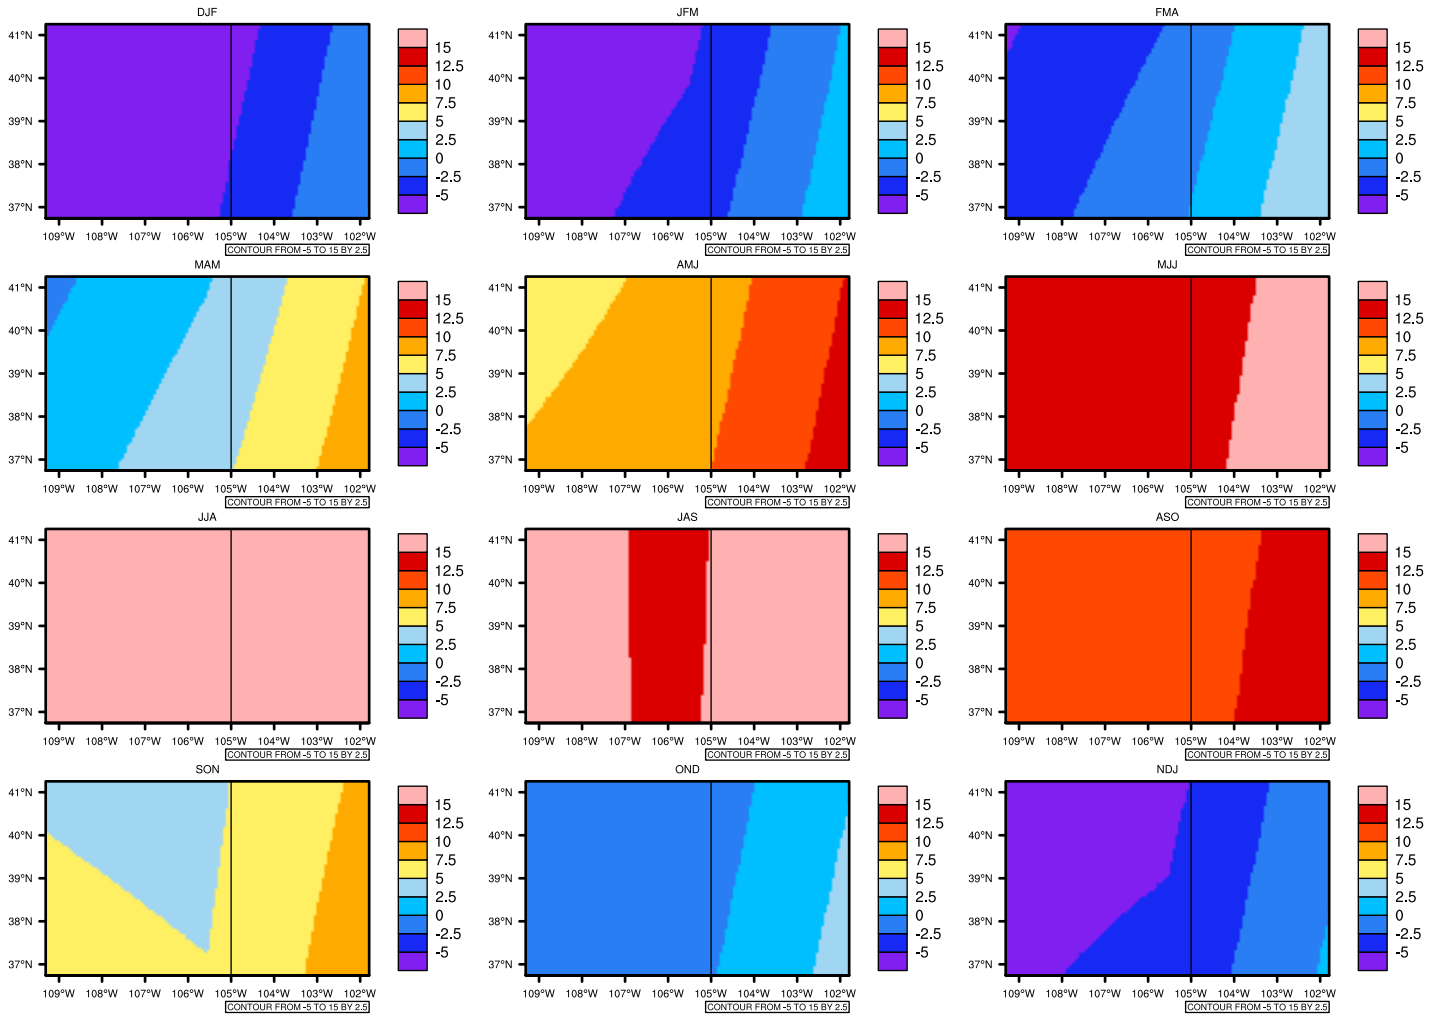

Seasonally Daily Averaget(c) In 2020-2029 GFDL-ESM2M RCP85 - Colorado

AgriMetSoft (2020). Climate Maps. Available on:
<https://agrimetsoft.com/maps>

[Order a new map on <https://agrimetsoft.com/order>

[You can request maps from any dataset from the AgriMetSoft Team.](#)