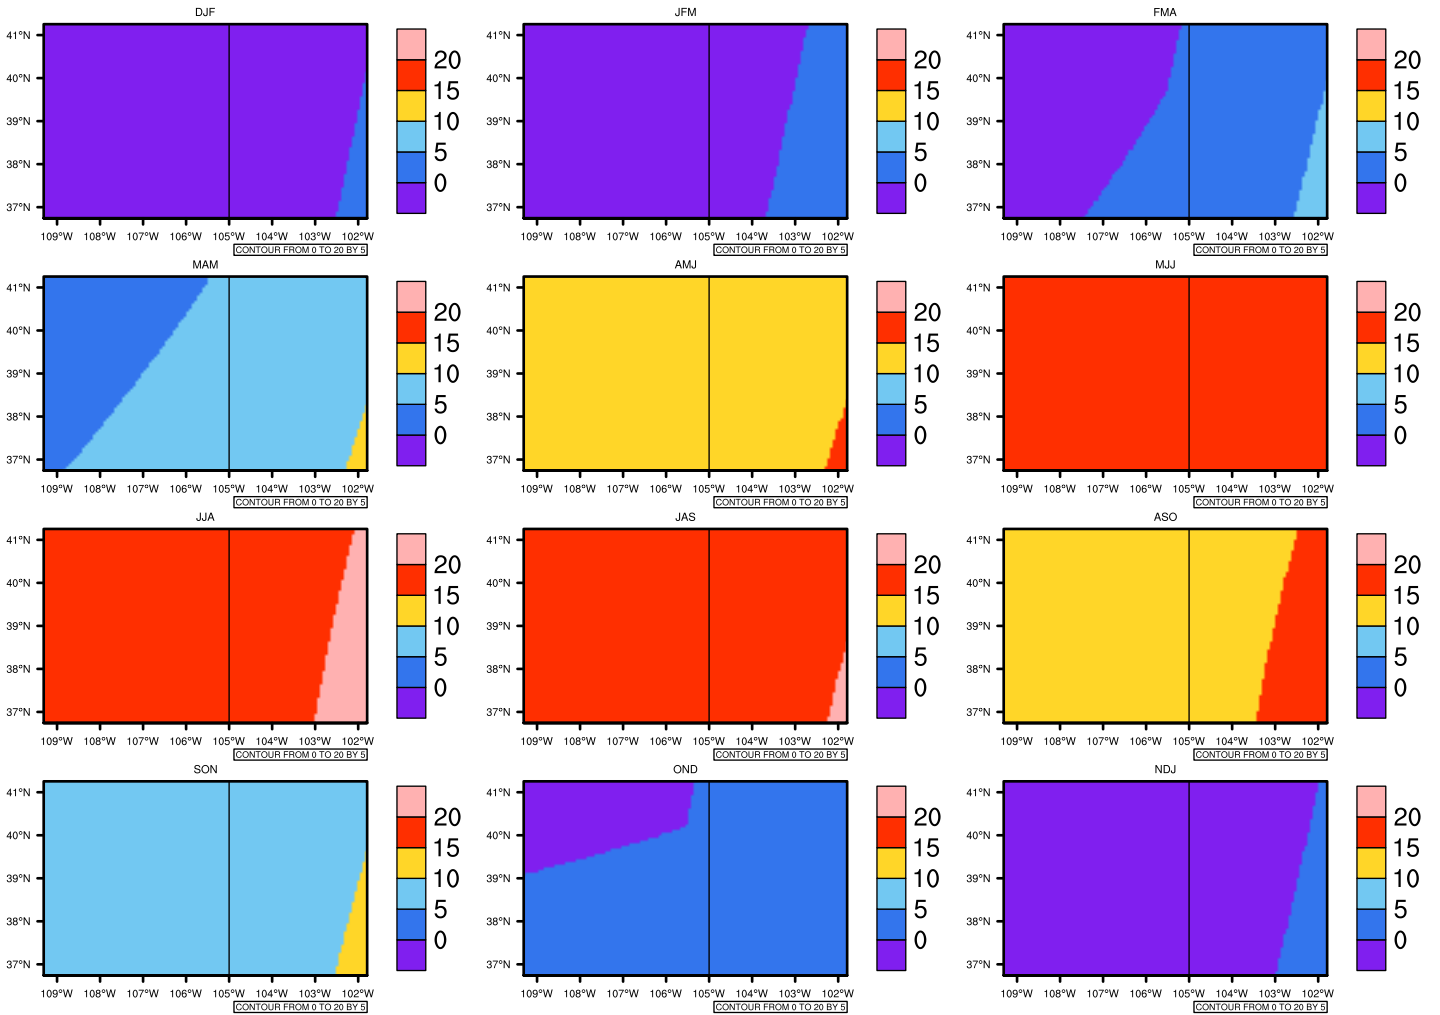

Seasonally Daily Averaget(c) In 2060-2069 GFDL-ESM2M RCP85 - Colorado

AgriMetSoft (2020). Climate Maps. Available on:
<https://agrimetsoft.com/maps>

[Order a new map on <https://agrimetsoft.com/order>

[You can request maps from any dataset from the AgriMetSoft Team.](#)