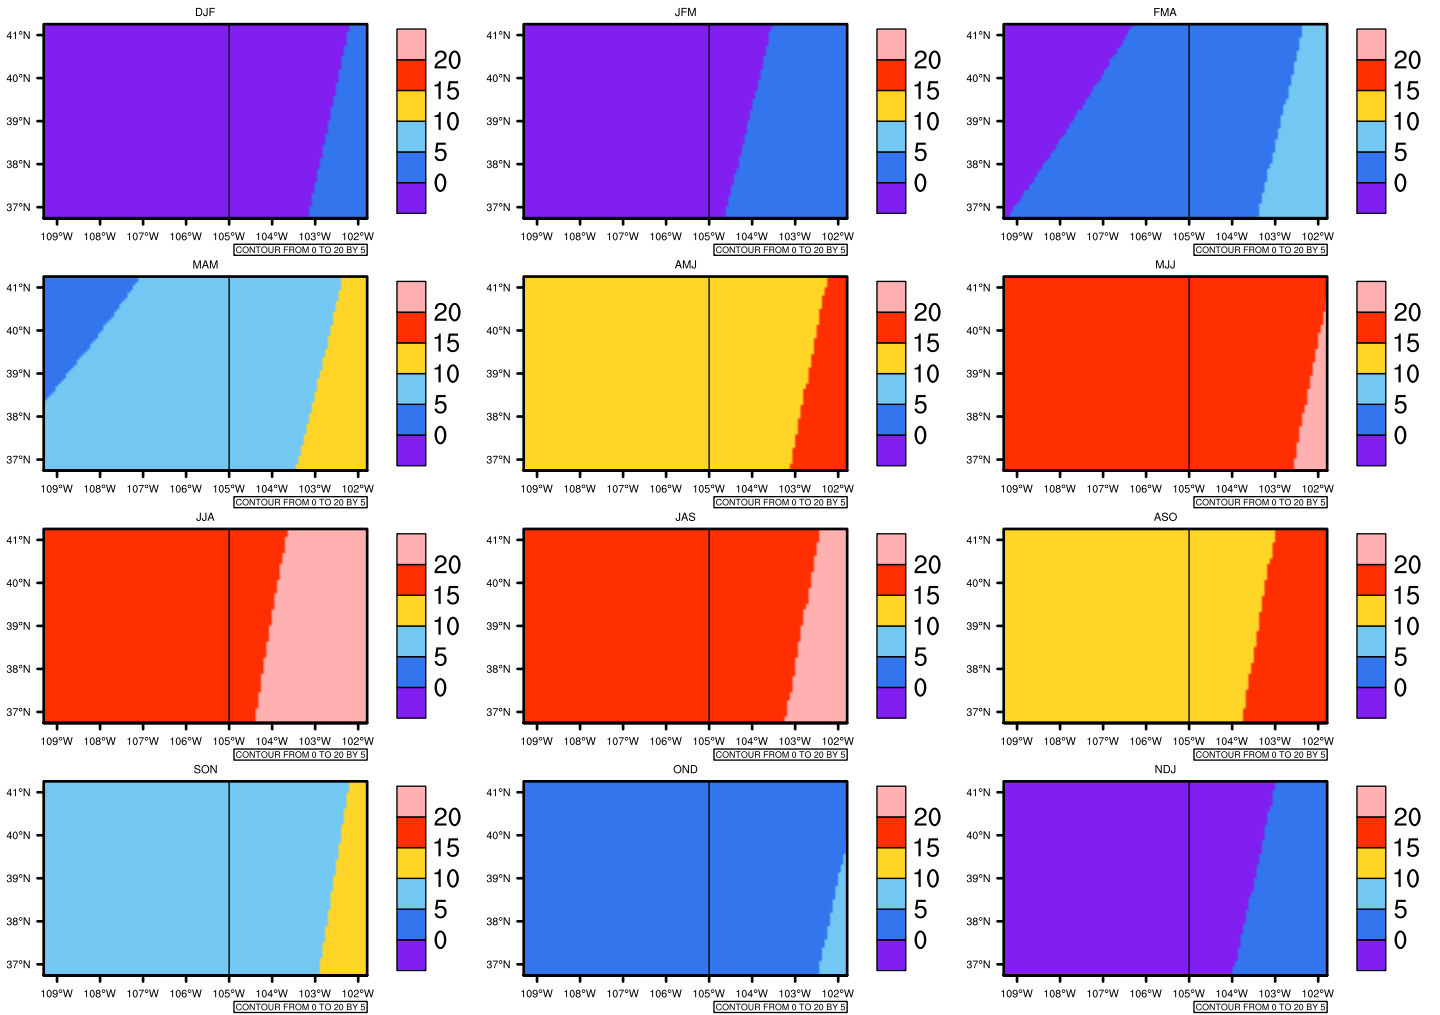

Seasonally Daily Averaget(c) In 2070-2079 GFDL-ESM2M RCP85 - Colorado

AgriMetSoft (2020). Climate Maps. Available on:
<https://agrimetsoft.com/maps>

[Order a new map on <https://agrimetsoft.com/order>

[You can request maps from any dataset from the AgriMetSoft Team.](#)