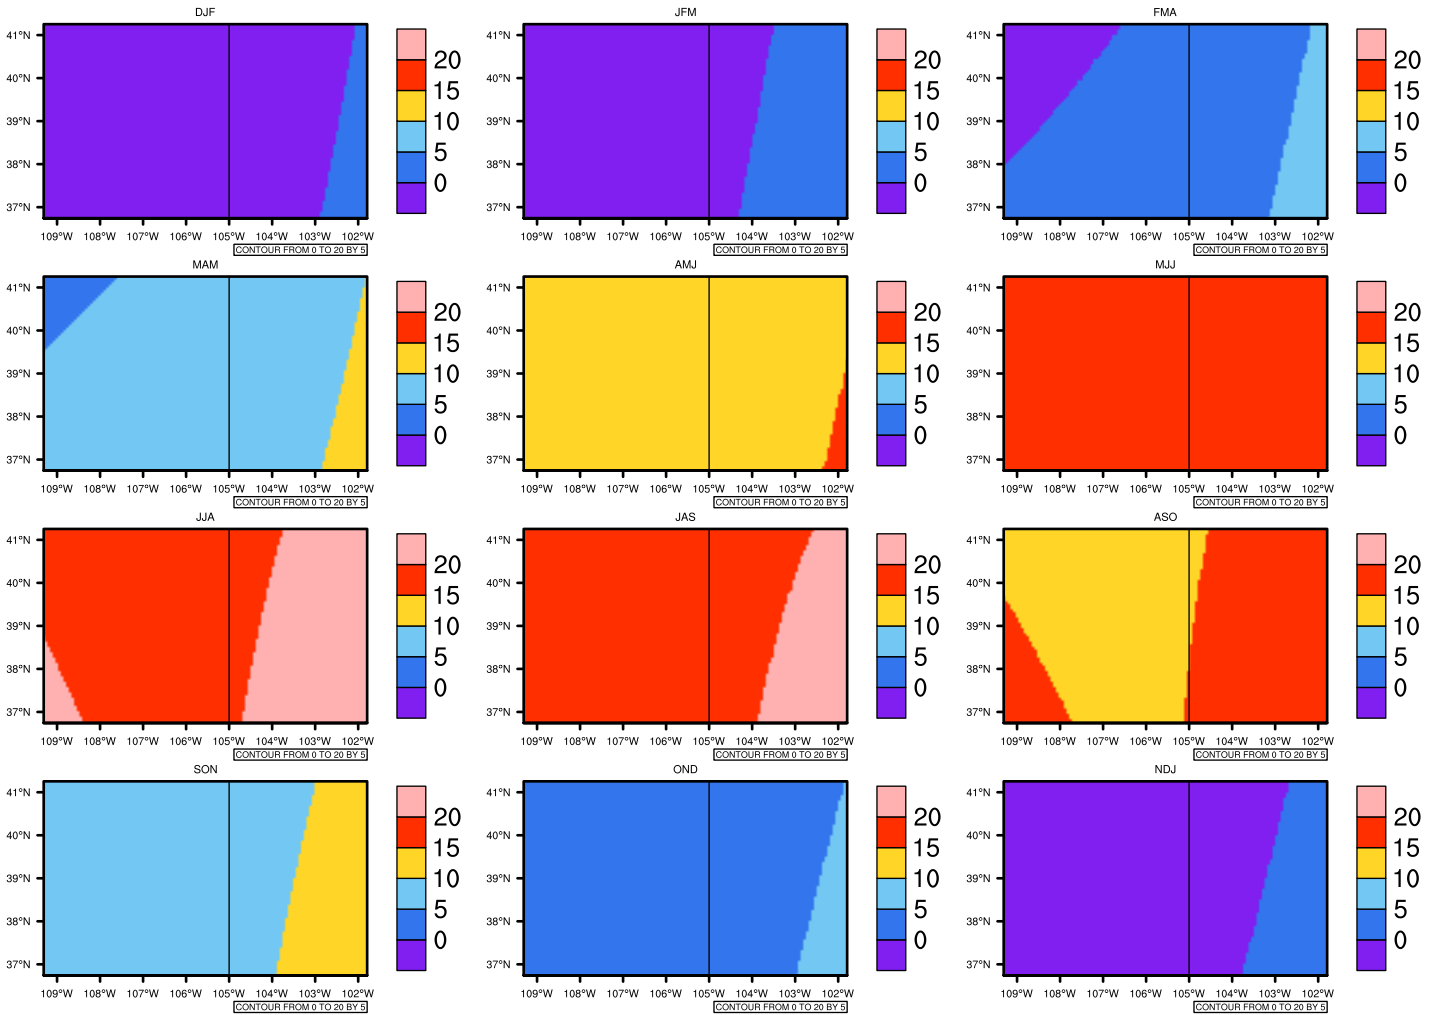

Seasonally Daily Averaget(c) In 2080-2089 GFDL-ESM2M RCP85 - Colorado

AgriMetSoft (2020). Climate Maps. Available on:
<https://agrimetsoft.com/maps>

[Order a new map on <https://agrimetsoft.com/order>

[You can request maps from any dataset from the AgriMetSoft Team.](#)