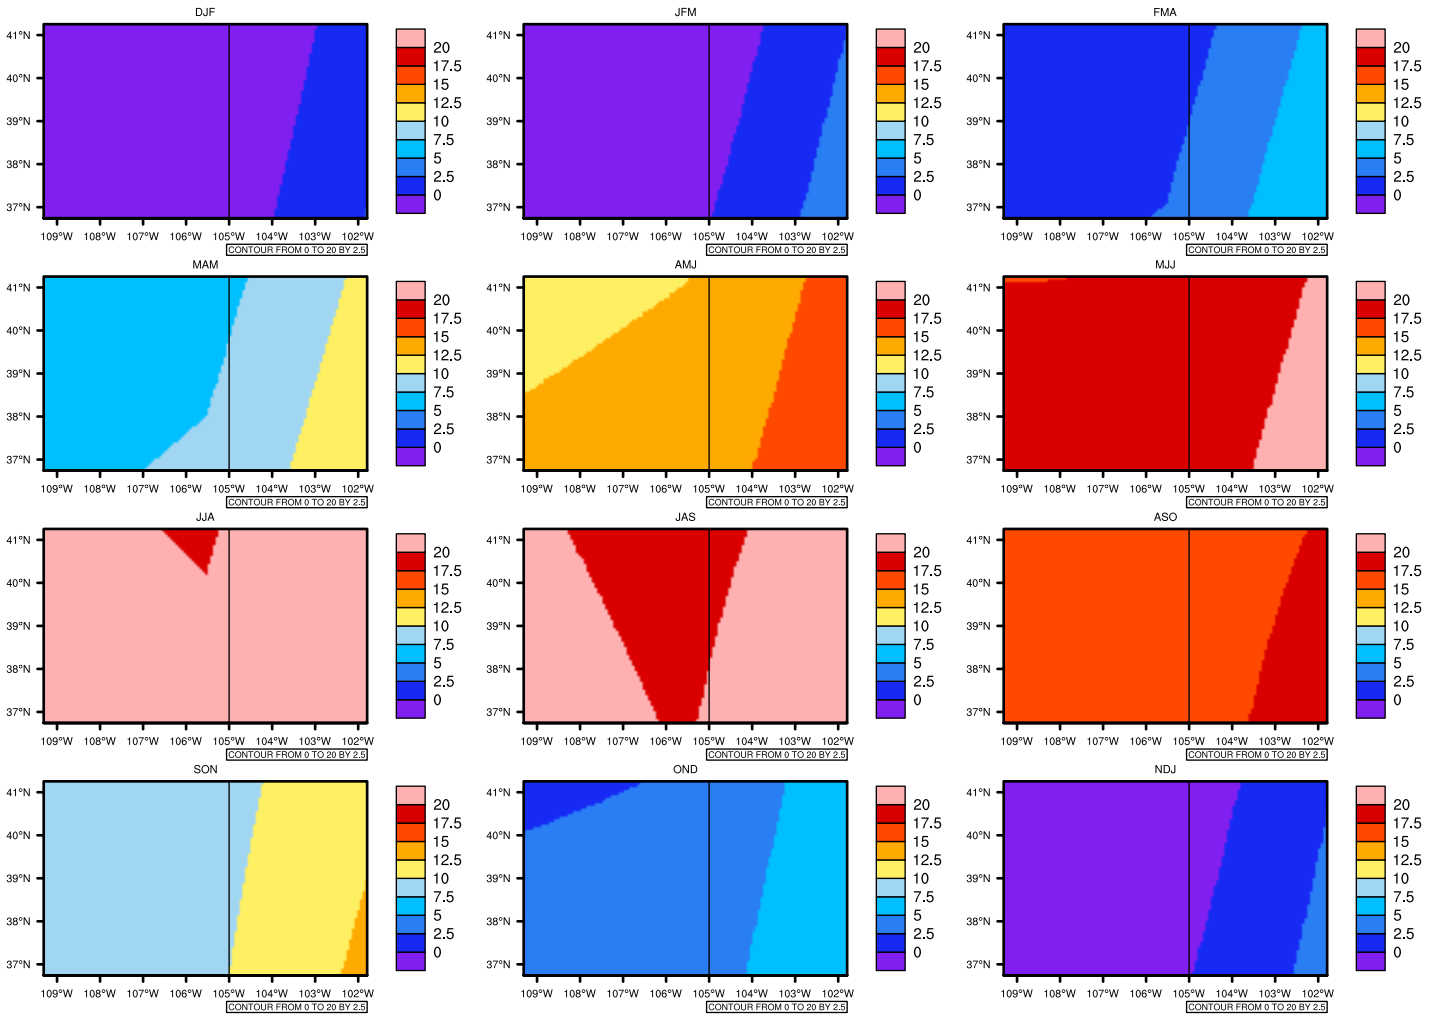

## Seasonally Daily Averaget(c) In 2090-2099 GFDL-ESM2M RCP85 - Colorado

AgriMetSoft (2020). Climate Maps. Available on:  
<https://agrimetsoft.com/maps>

[Order a new map on <https://agrimetsoft.com/order>