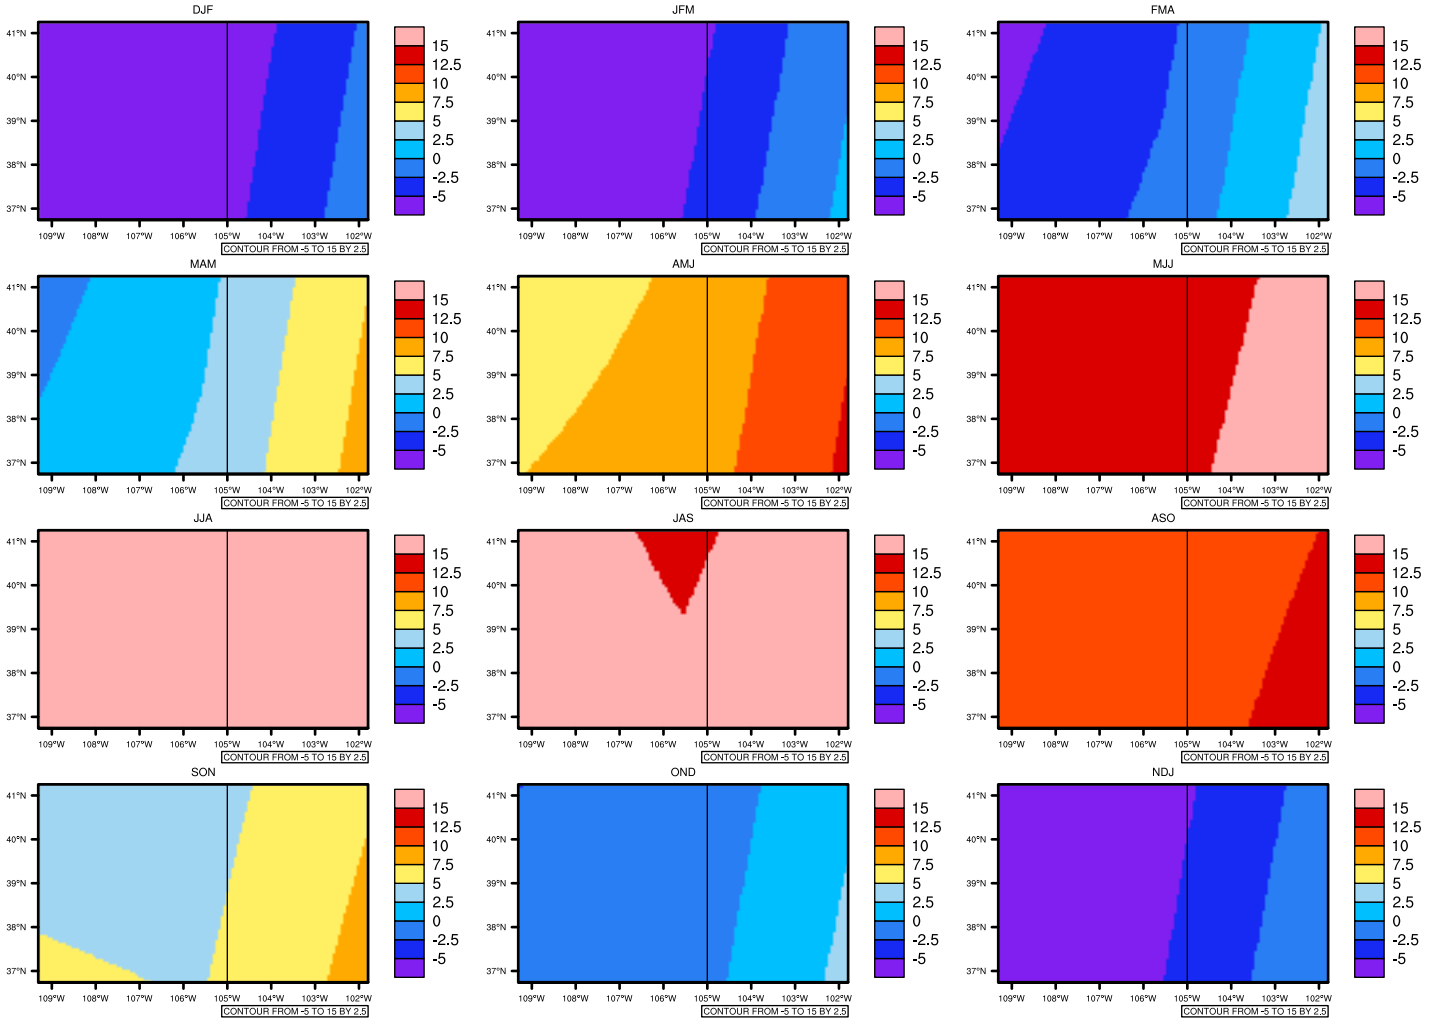

Seasonally Daily Averagetgas(c) In 1975-2005 GFDL-ESM2M historical - Colorado

AgriMetSoft (2020). Climate Maps. Available on:
<https://agrimetsoft.com/maps>

|Order a new map on <https://agrimetsoft.com/order>