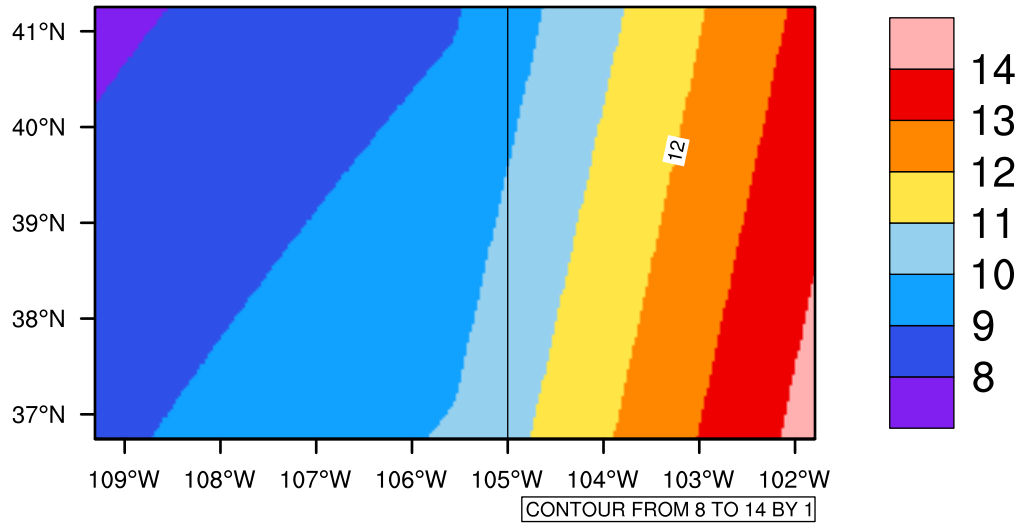

Yearly tasmax(c) In 2020-2029 GFDL-ESM2M RCP45 - Colorado

[You can request maps from any dataset from the AgriMetSoft Team.](#)