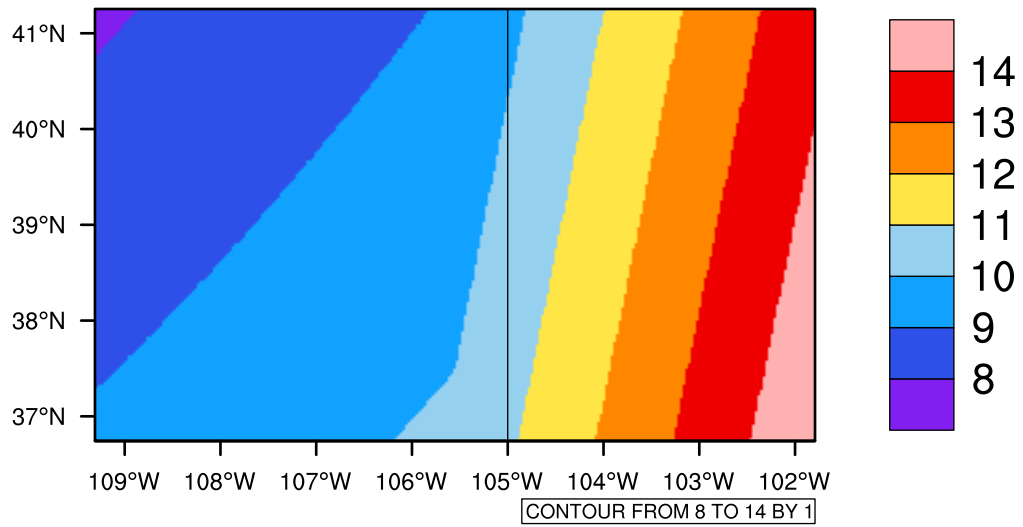

Yearly tasmax(c) In 2030-2039 GFDL-ESM2M RCP45 - Colorado

[You can request maps from any dataset from the AgriMetSoft Team.](#)