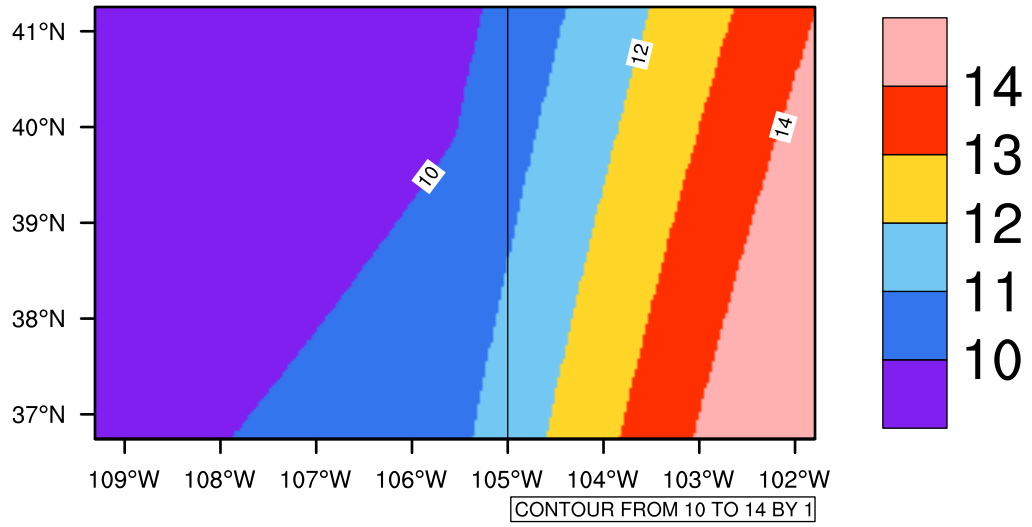

Yearly tasmax(c) In 2040-2049 GFDL-ESM2M RCP45 - Colorado

[You can request maps from any dataset from the AgriMetSoft Team.](#)