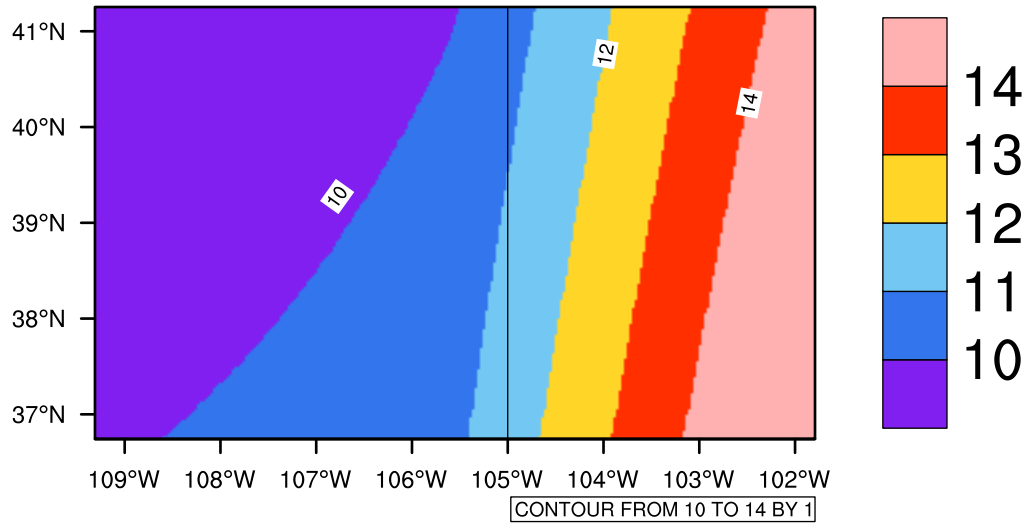

Yearly tasmax(c) In 2050-2059 GFDL-ESM2M RCP45 - Colorado

[You can request maps from any dataset from the AgriMetSoft Team.](#)