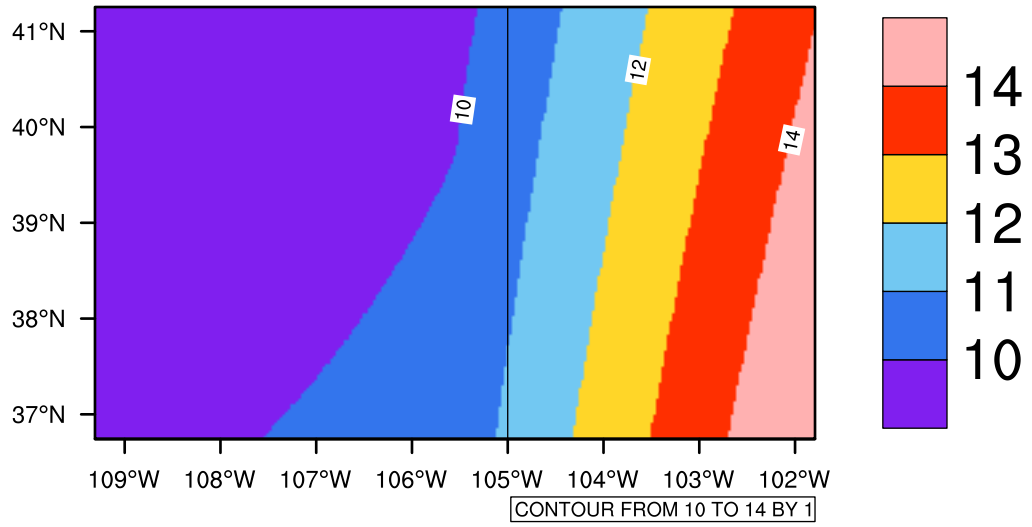

Yearly tasmax(c) In 2060-2069 GFDL-ESM2M RCP45 - Colorado

[You can request maps from any dataset from the AgriMetSoft Team.](#)