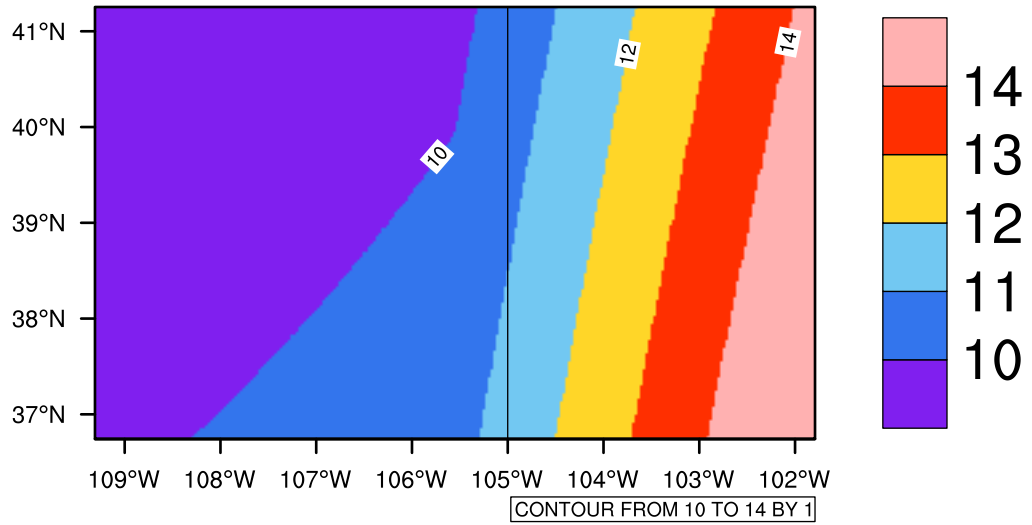

Yearly tasmax(c) In 2070-2079 GFDL-ESM2M RCP45 - Colorado

[You can request maps from any dataset from the AgriMetSoft Team.](#)