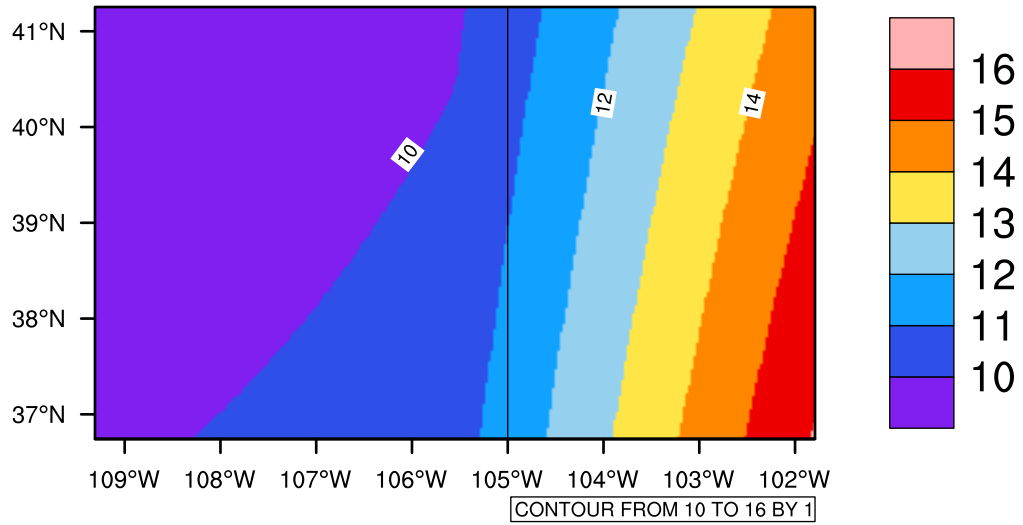

Yearly tasmax(c) In 2080-2089 GFDL-ESM2M RCP45 - Colorado

[You can request maps from any dataset from the AgriMetSoft Team.](#)