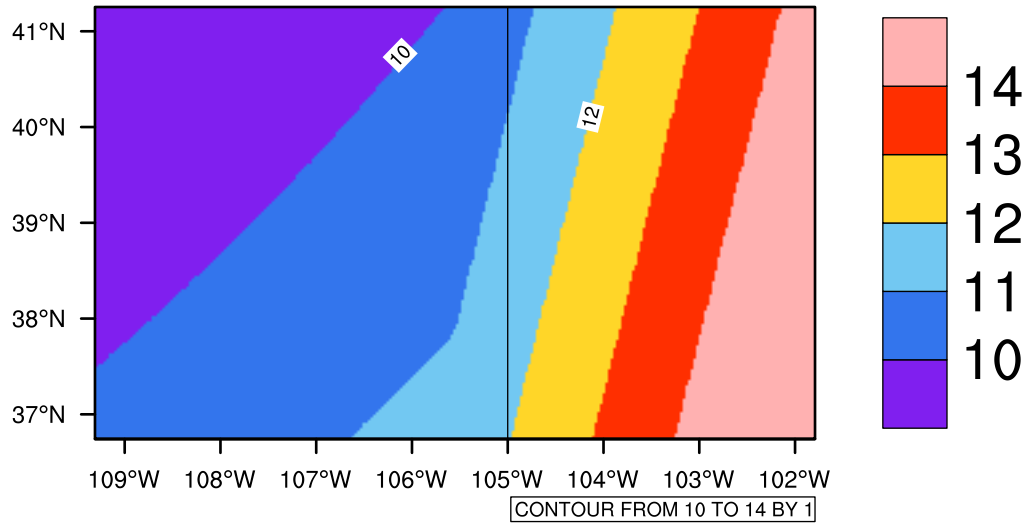

Yearly tasmax(c) In 2090-2099 GFDL-ESM2M RCP45 - Colorado

[You can request maps from any dataset from the AgriMetSoft Team.](#)